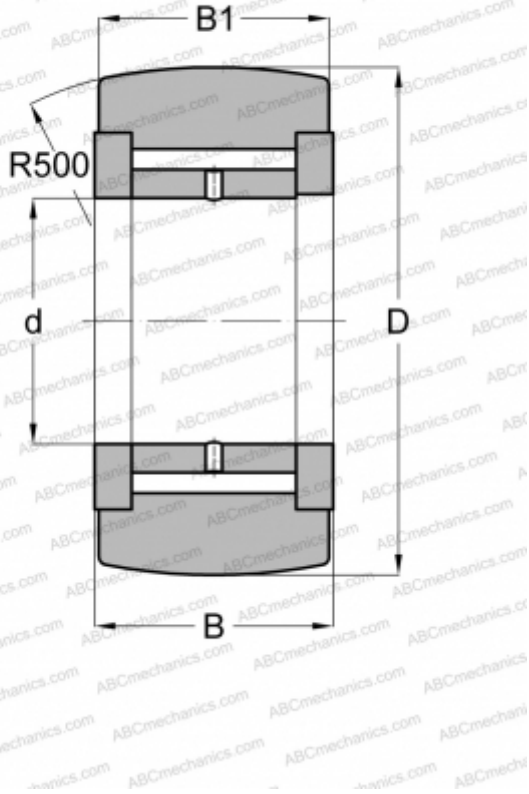

YCR80R NSK

Yoke type track roller

TYPE: Roller bearings, Yoke type track rollers, With axial guidance, Full complement needle roller set, outer ring has a spherical outside surface, type YCR..R (NSK), inch size

Technical specification

DIMENSIONS, MM

d	44,450
D	127,000
B	73,020
B1	69,850

WEIGHT, KG

6,000

MANUFACTURER

[NSK](#)