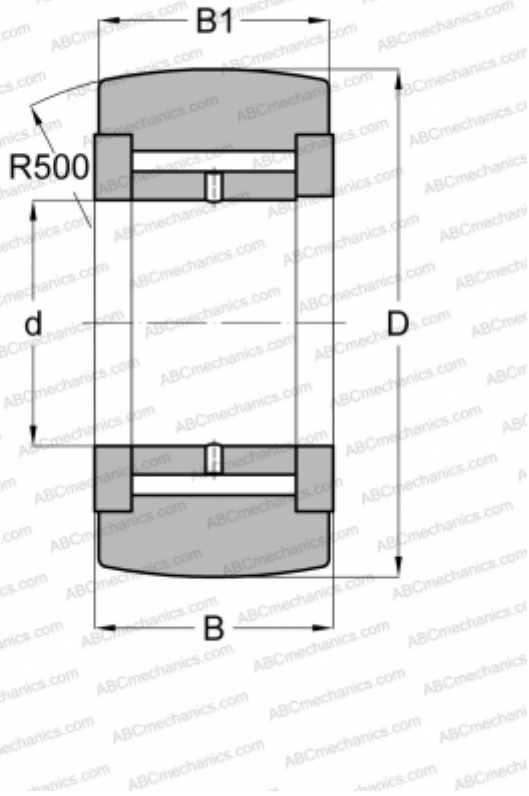

YCR96R NSK

Yoke type track roller

TYPE: Roller bearings, Yoke type track rollers, With axial guidance, Full complement needle roller set, outer ring has a spherical outside surface, type YCR..R (NSK), inch size

Technical specification

DIMENSIONS, MM

d	57,150
D	152,400
B	85,720
B1	82,550

WEIGHT, KG

9,950

MANUFACTURER

[NSK](#)