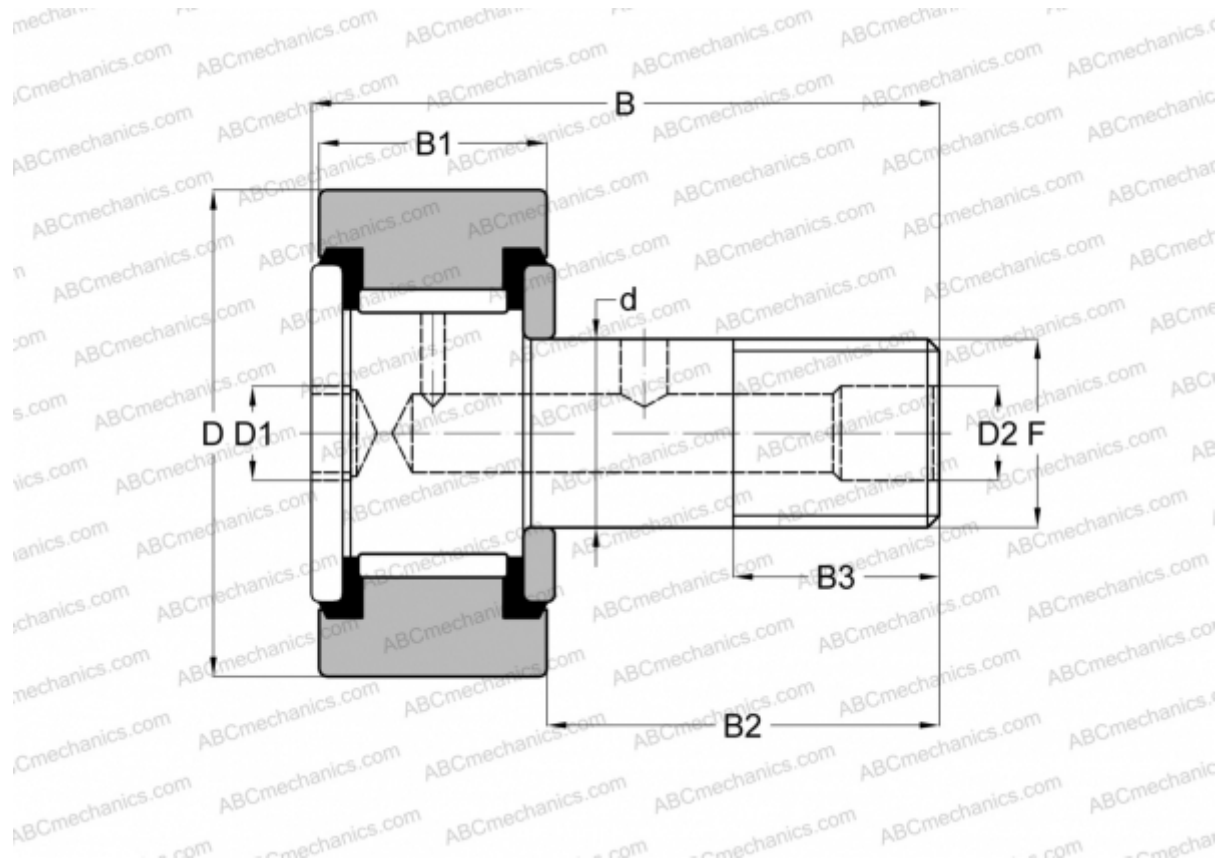

## CF 14 PP INA

Cam followers

TYPE: Roller bearings, Stud type track rollers, Hex socket, contact seals on both side, cylindrical outer ring, inch size

### Technical specification

#### DIMENSIONS, MM

d	9,525
D	22,225
D1	4,763
D2	4,763
B	35,718
B1	12,700
B2	22,225
B3	9,525
F	3/8-24

**WEIGHT, KG** 0,045

**MANUFACTURER** [INA](#)