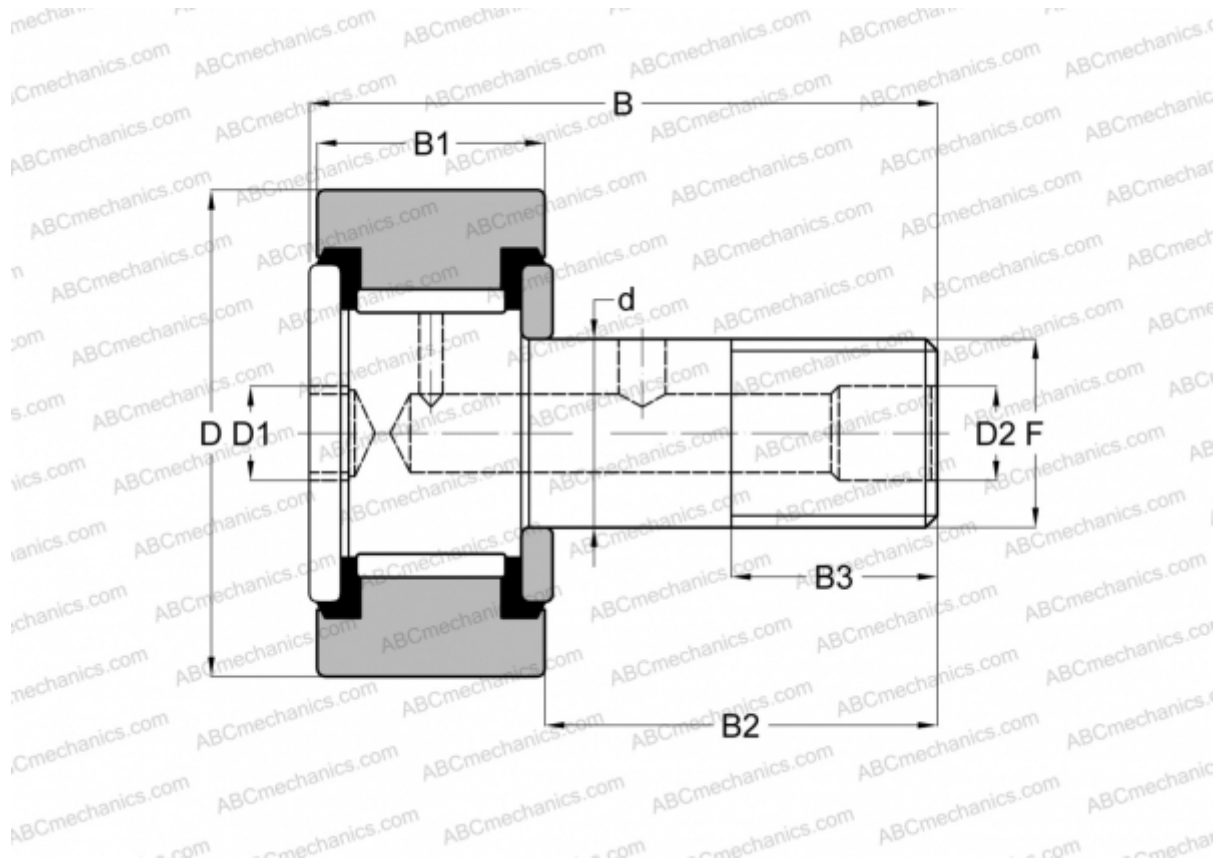

## CF- 7/8 -SB McGill

Cam followers

TYPE: Roller bearings, Stud type track rollers, Hex socket, contact seals on both side, cylindrical outer ring, inch size

### Technical specification

#### DIMENSIONS, MM

d	9,525
D	22,225
D1	4,763
D2	4,763
B	35,718
B1	12,700
B2	22,225
B3	9,525
F	3/8-24

**WEIGHT, KG** 0,045

**MANUFACTURER** [McGill](#)