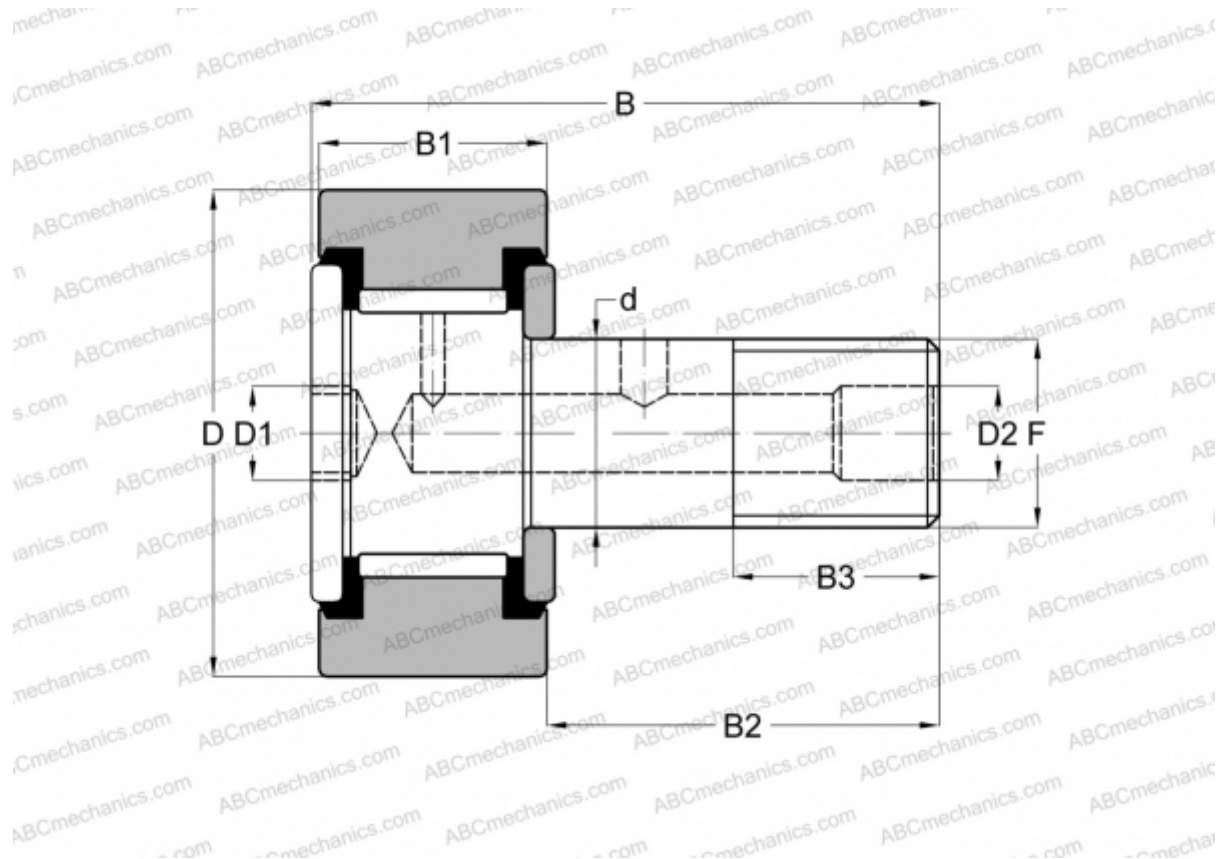

## CF 16 PP INA

Cam followers

TYPE: Roller bearings, Stud type track rollers, Hex socket, contact seals on both side, cylindrical outer ring, inch size

### Technical specification

#### DIMENSIONS, MM

d	11,113
D	25,400
D1	6,350
D2	4,763
B	42,068
B1	15,875
B2	25,400
B3	12,700
F	7/16-20

**WEIGHT, KG** 0,073

**MANUFACTURER** [INA](#)