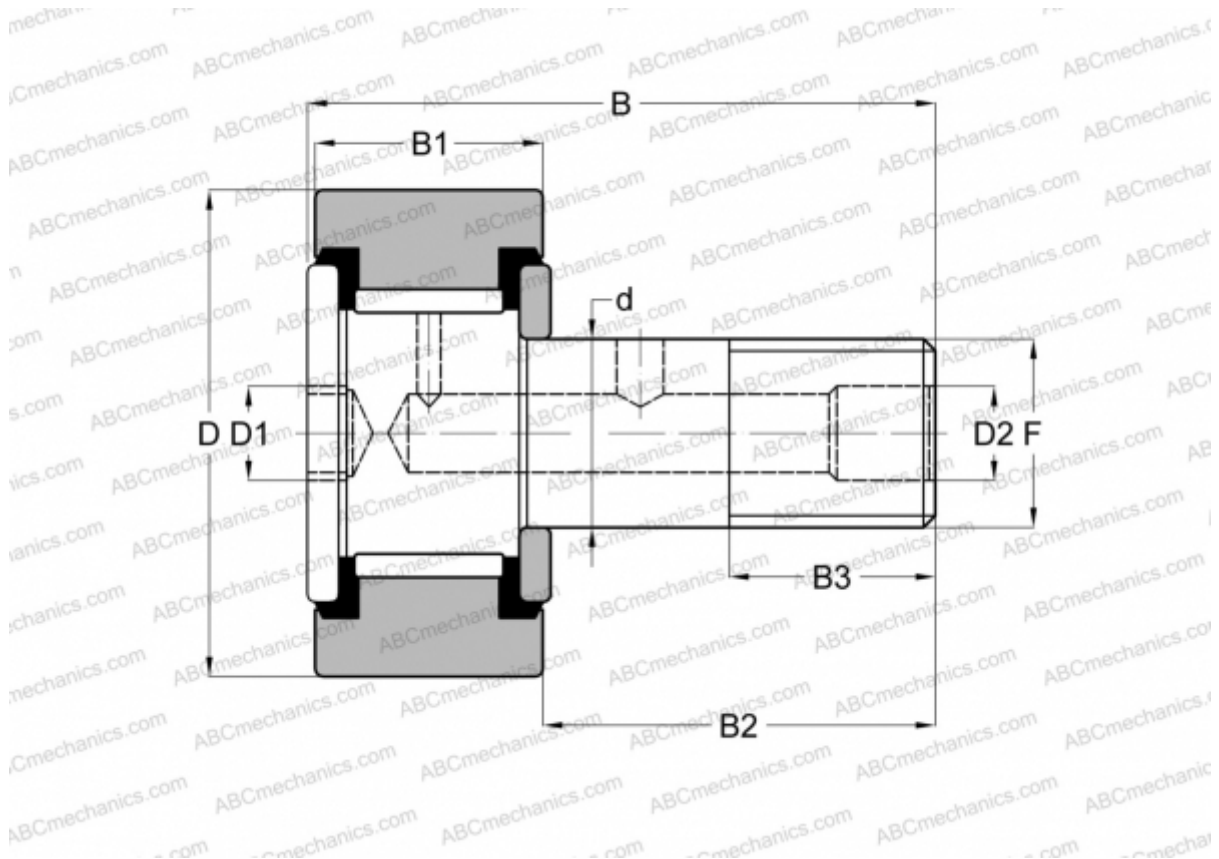

## CF-1 1/4 -SB McGill

Cam followers

TYPE: Roller bearings, Stud type track rollers, Hex socket, contact seals on both side, cylindrical outer ring, inch size

### Technical specification

#### DIMENSIONS, MM

d	12,700
D	31,750
D1	6,350
D2	4,763
B	51,593
B1	19,050
B2	31,750
B3	15,875
F	1/2-20

**WEIGHT, KG** 0,136

**MANUFACTURER** [McGill](#)