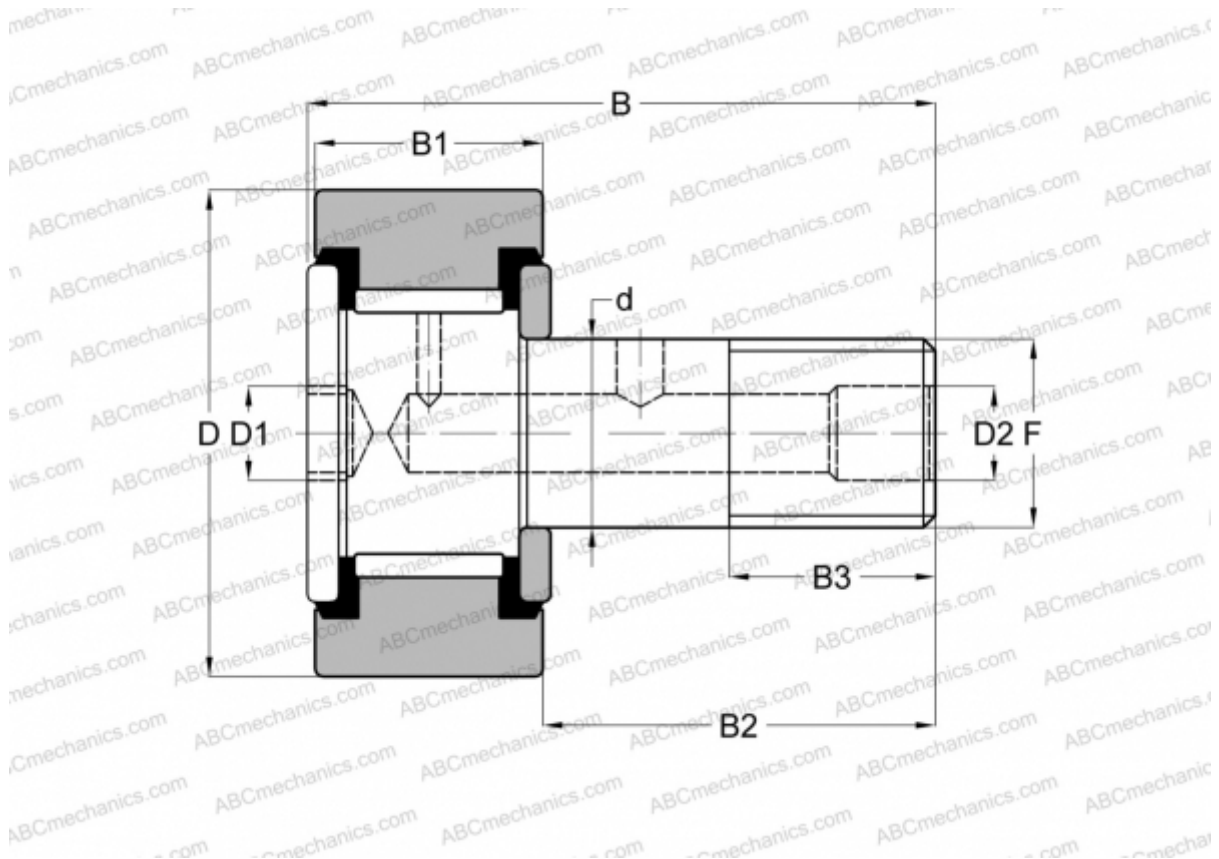

## S 40 LW RBC

Cam followers

TYPE: Roller bearings, Stud type track rollers, Hex socket, contact seals on both side, cylindrical outer ring, inch size

### Technical specification

#### DIMENSIONS, MM

d	12,700
D	31,750
D1	6,350
D2	4,763
B	51,593
B1	19,050
B2	31,750
B3	15,875
F	1/2-20

**WEIGHT, KG** 0,136

**MANUFACTURER** [RBC](#)