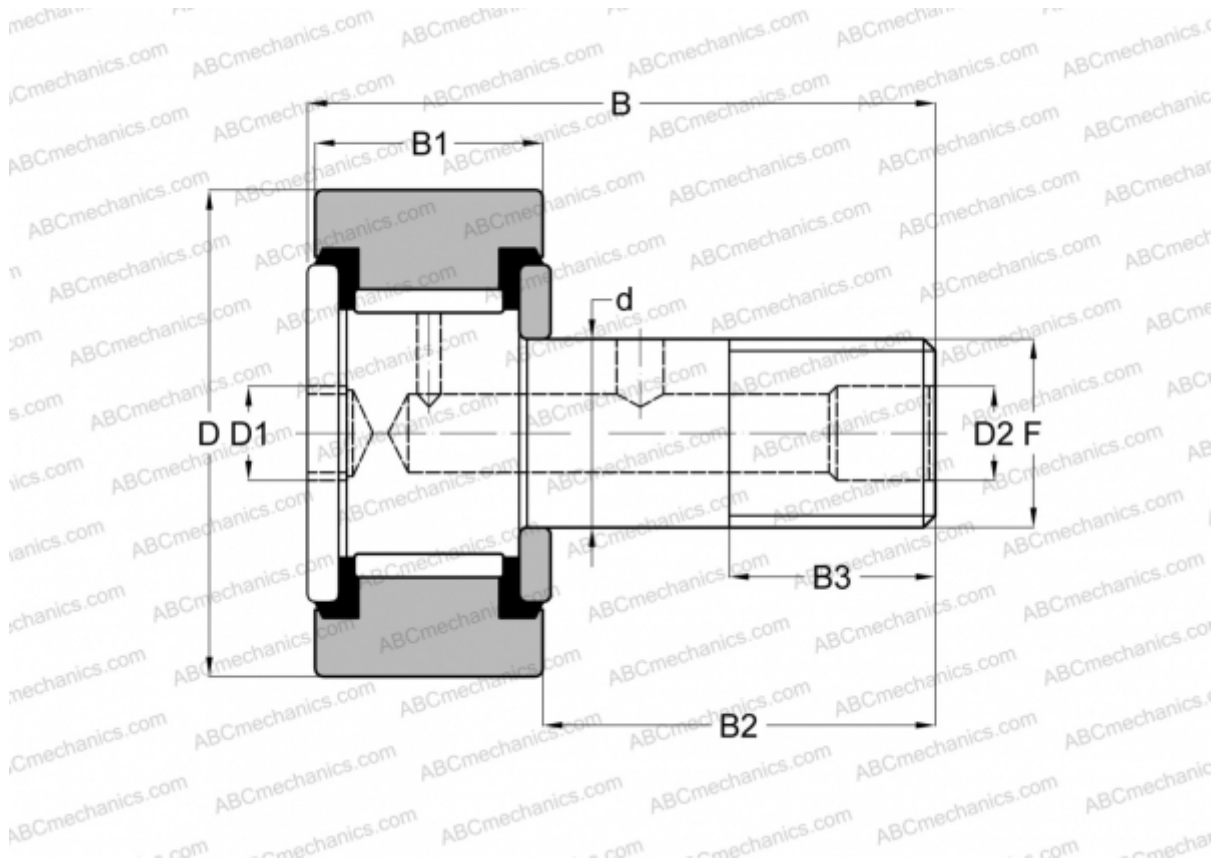

## CR-1 1/4 -XB SMITH BEARING

Cam followers

TYPE: Roller bearings, Stud type track rollers, Hex socket, contact seals on both side, cylindrical outer ring, inch size

### Technical specification

#### DIMENSIONS, MM

d	12,700
D	31,750
D1	6,350
D2	4,763
B	51,593
B1	19,050
B2	31,750
B3	15,875
F	1/2-20

**WEIGHT, KG** 0,136

**MANUFACTURER** [SMITH BEARING](#)