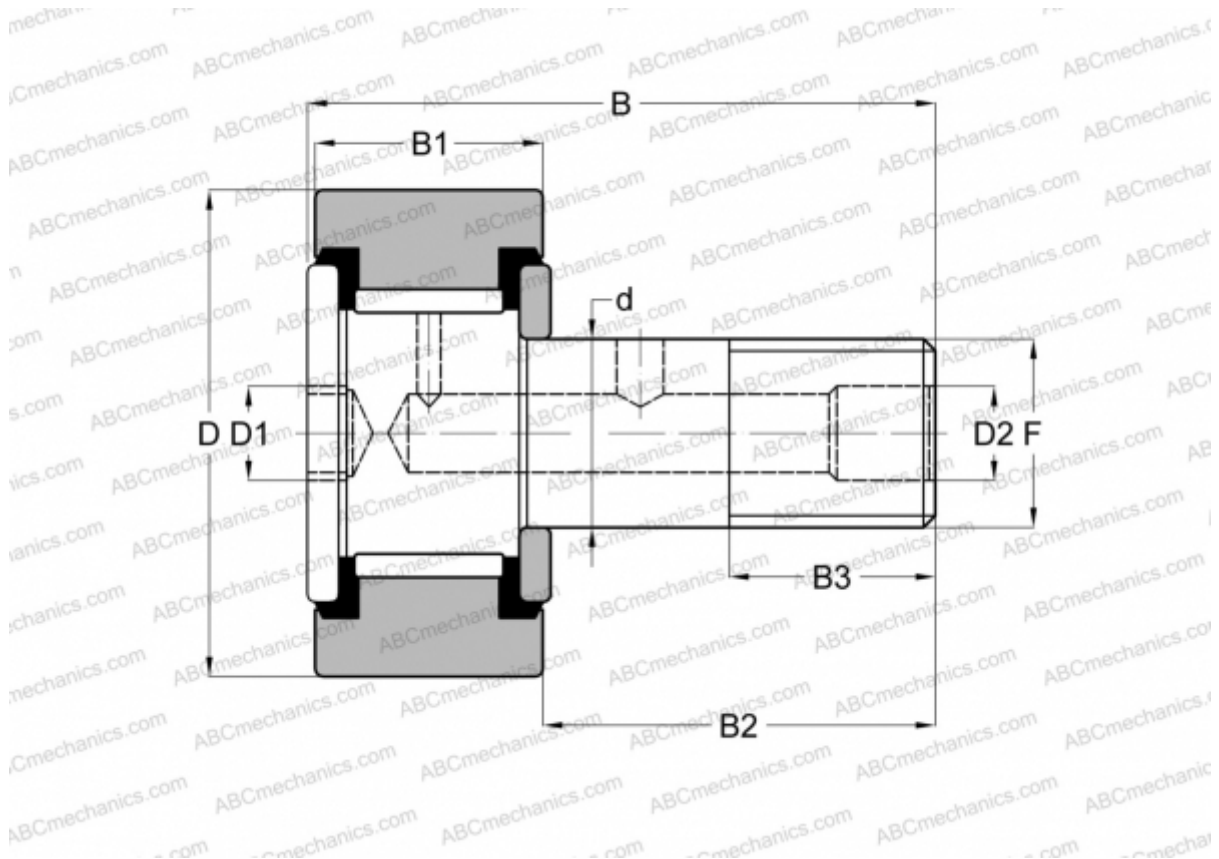

## CF 22 PP INA

Cam followers

TYPE: Roller bearings, Stud type track rollers, Hex socket, contact seals on both side, cylindrical outer ring, inch size

### Technical specification

#### DIMENSIONS, MM

d	12,700
D	34,925
D1	6,350
D2	4,763
B	51,593
B1	19,050
B2	31,750
B3	15,875
F	1/2-20

**WEIGHT, KG** 0,159

**MANUFACTURER** [INA](#)