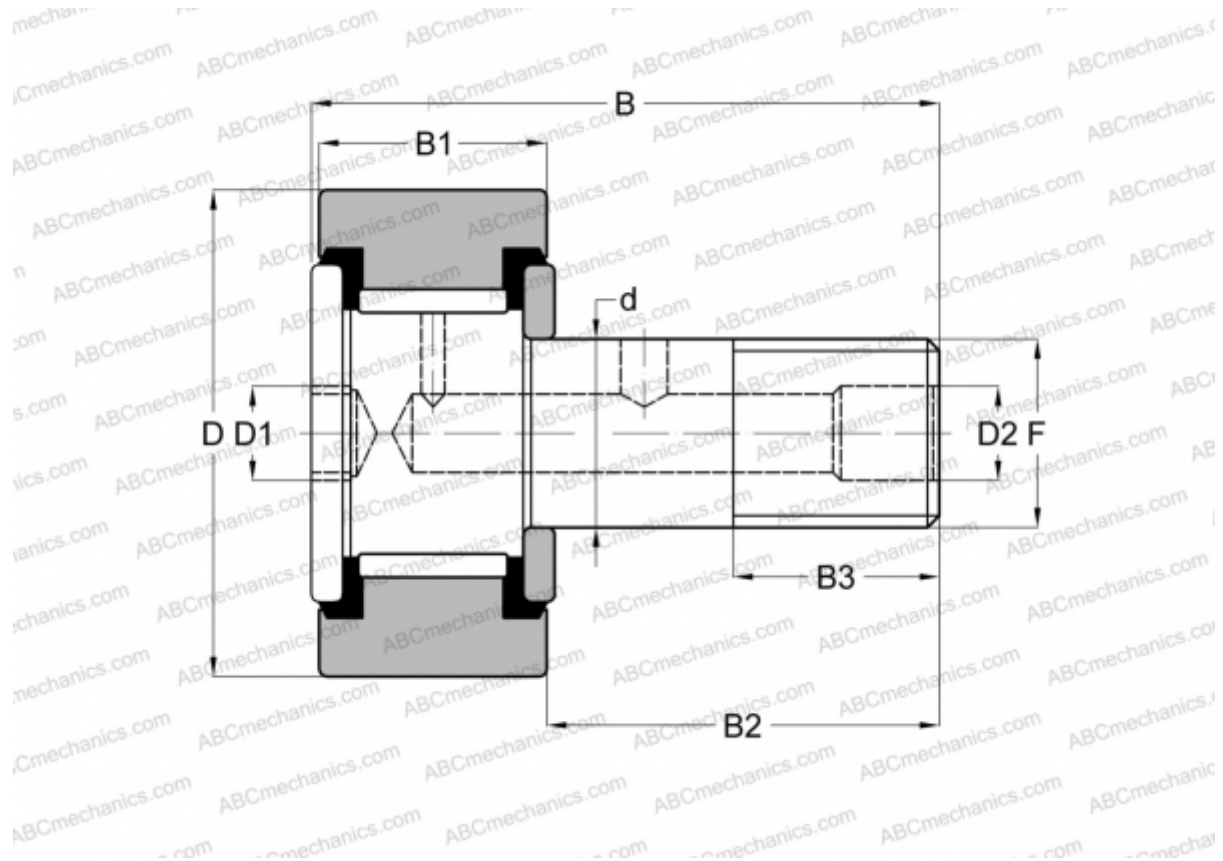

## CF-1 3/8 -SB McGill

Cam followers

TYPE: Roller bearings, Stud type track rollers, Hex socket, contact seals on both side, cylindrical outer ring, inch size

### Technical specification

#### DIMENSIONS, MM

d	12,700
D	34,925
D1	6,350
D2	4,763
B	51,593
B1	19,050
B2	31,750
B3	15,875
F	1/2-20

**WEIGHT, KG** 0,159

**MANUFACTURER** [McGill](#)