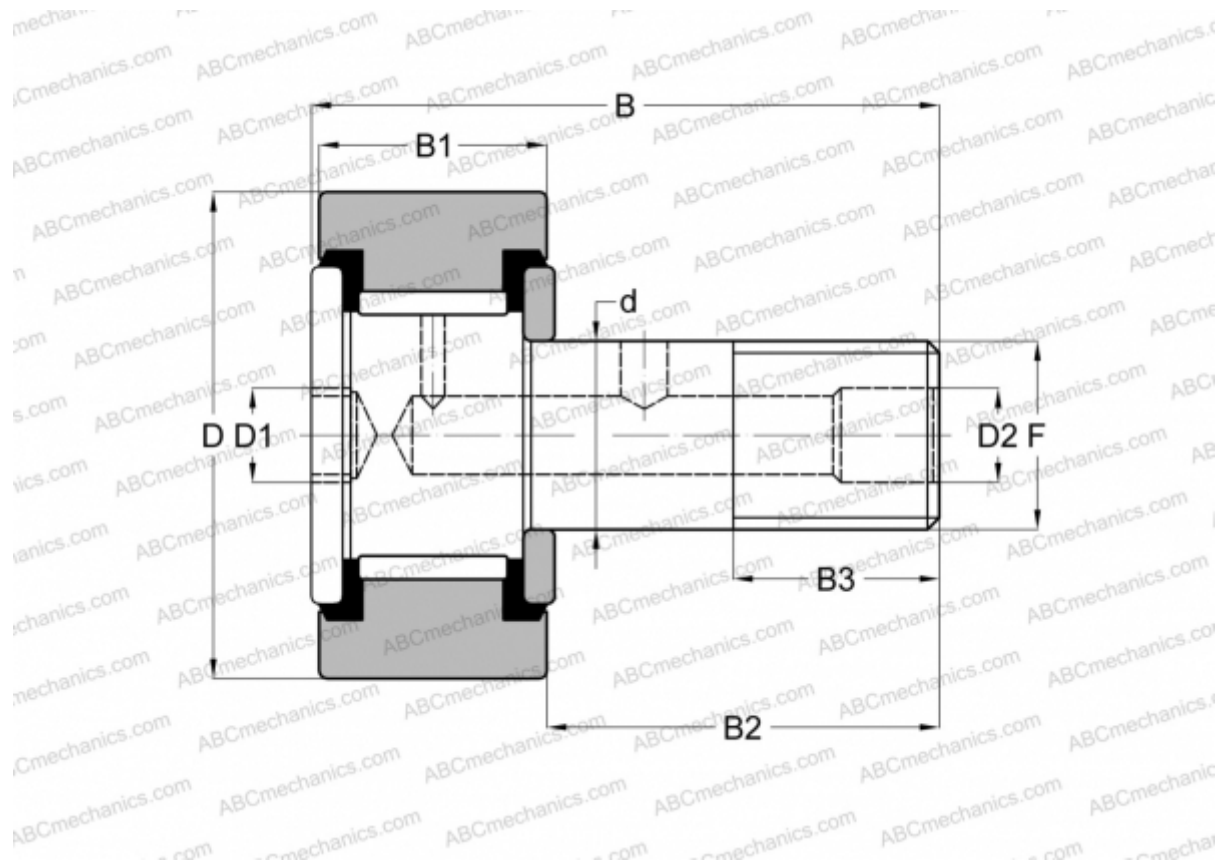

## CR-1 3/8 -XB SMITH BEARING

Cam followers

TYPE: Roller bearings, Stud type track rollers, Hex socket, contact seals on both side, cylindrical outer ring, inch size

### Technical specification

#### DIMENSIONS, MM

d	12,700
D	34,925
D1	6,350
D2	4,763
B	51,593
B1	19,050
B2	31,750
B3	15,875
F	1/2-20

**WEIGHT, KG** 0,159

**MANUFACTURER** [SMITH BEARING](#)