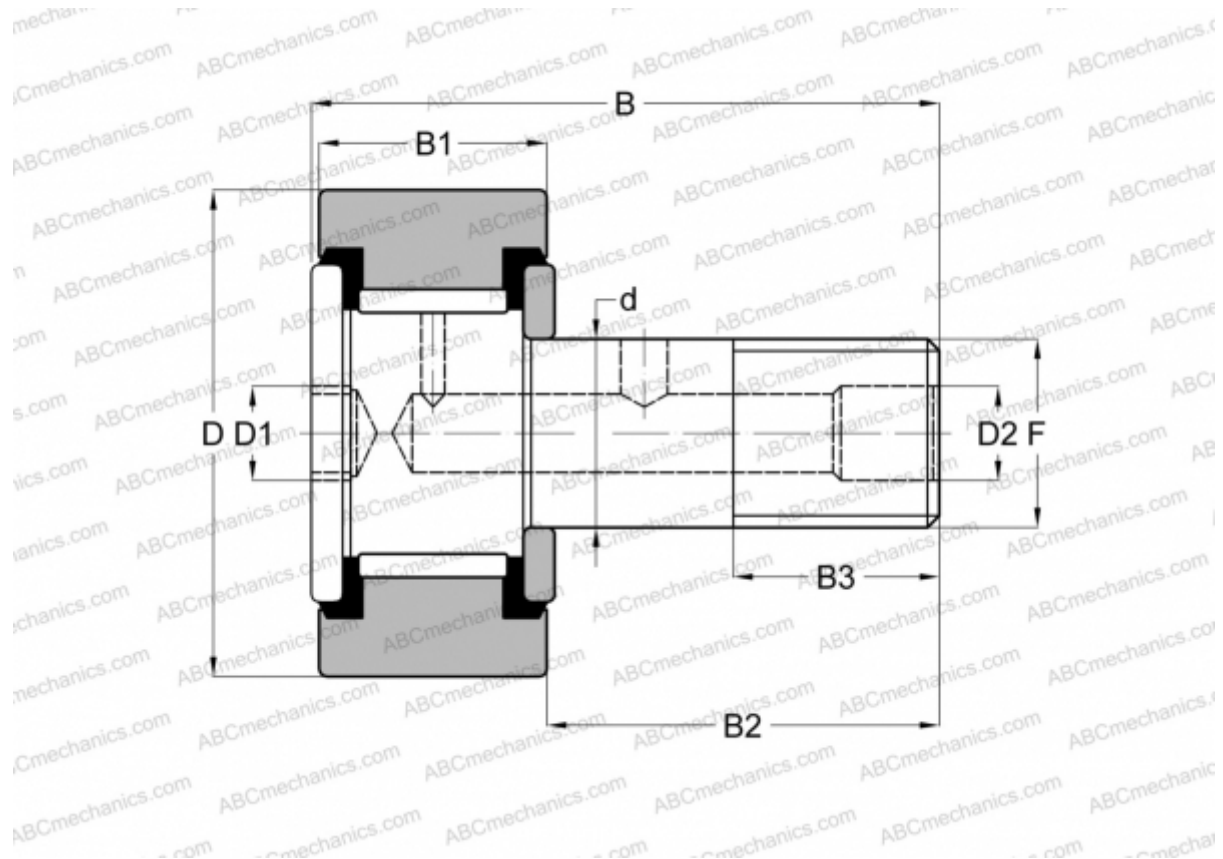

## CRSB 28 ABC

Cam followers

TYPE: Roller bearings, Stud type track rollers, Hex socket, contact seals on both side, cylindrical outer ring, inch size

### Technical specification

#### DIMENSIONS, MM

d	19,050
D	44,450
D1	7,938
D2	4,763
B	70,643
B1	25,400
B2	44,450
B3	22,225
F	3/4-16

**WEIGHT, KG** 0,376

**MANUFACTURER** [ABC](#)