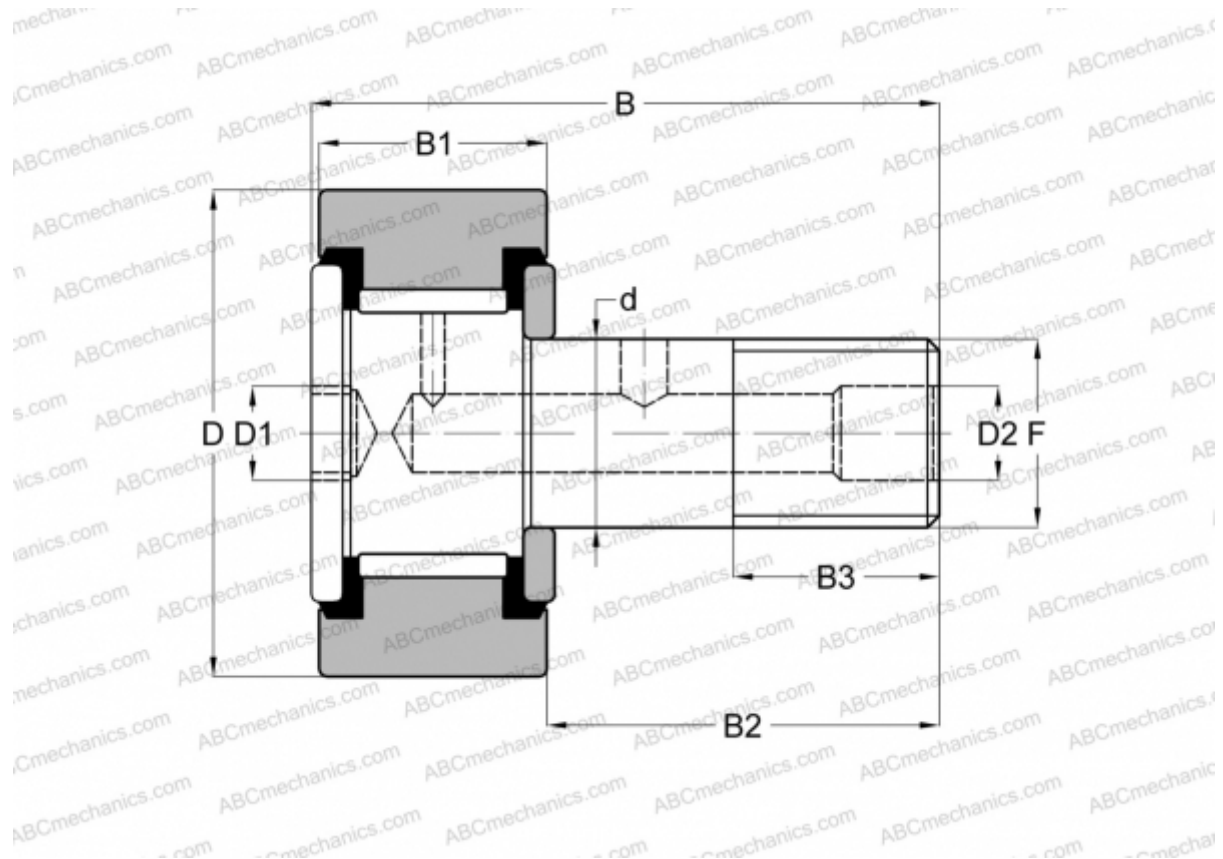

## CF 44 PP INA

Cam followers

TYPE: Roller bearings, Stud type track rollers, Hex socket, contact seals on both side, cylindrical outer ring, inch size

### Technical specification

#### DIMENSIONS, MM

d	25,400
D	69,850
D1	12,700
D2	4,763
B	96,043
B1	38,100
B2	57,150
B3	28,575
F	1-14

**WEIGHT, KG** 1,329

**MANUFACTURER** [INA](#)