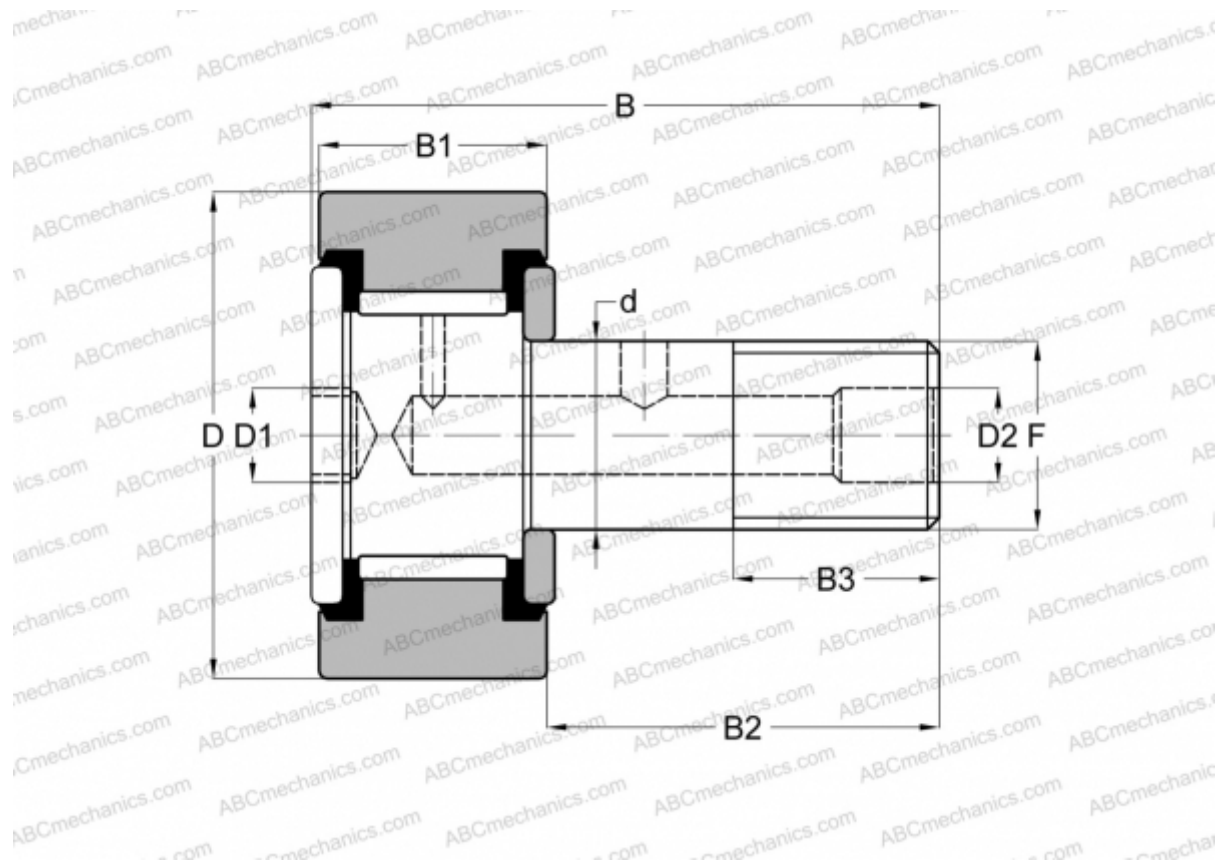

## CRSB 112 ABC

Cam followers

TYPE: Roller bearings, Stud type track rollers, Hex socket, contact seals on both side, cylindrical outer ring, inch size

### Technical specification

#### DIMENSIONS, MM

d	76,200
D	177,800
D1	31,750
D2	6,350
B	292,087
B1	95,250
B2	195,262
B3	104,775
F	3-12

**WEIGHT, KG** 24,993

**MANUFACTURER** [ABC](#)