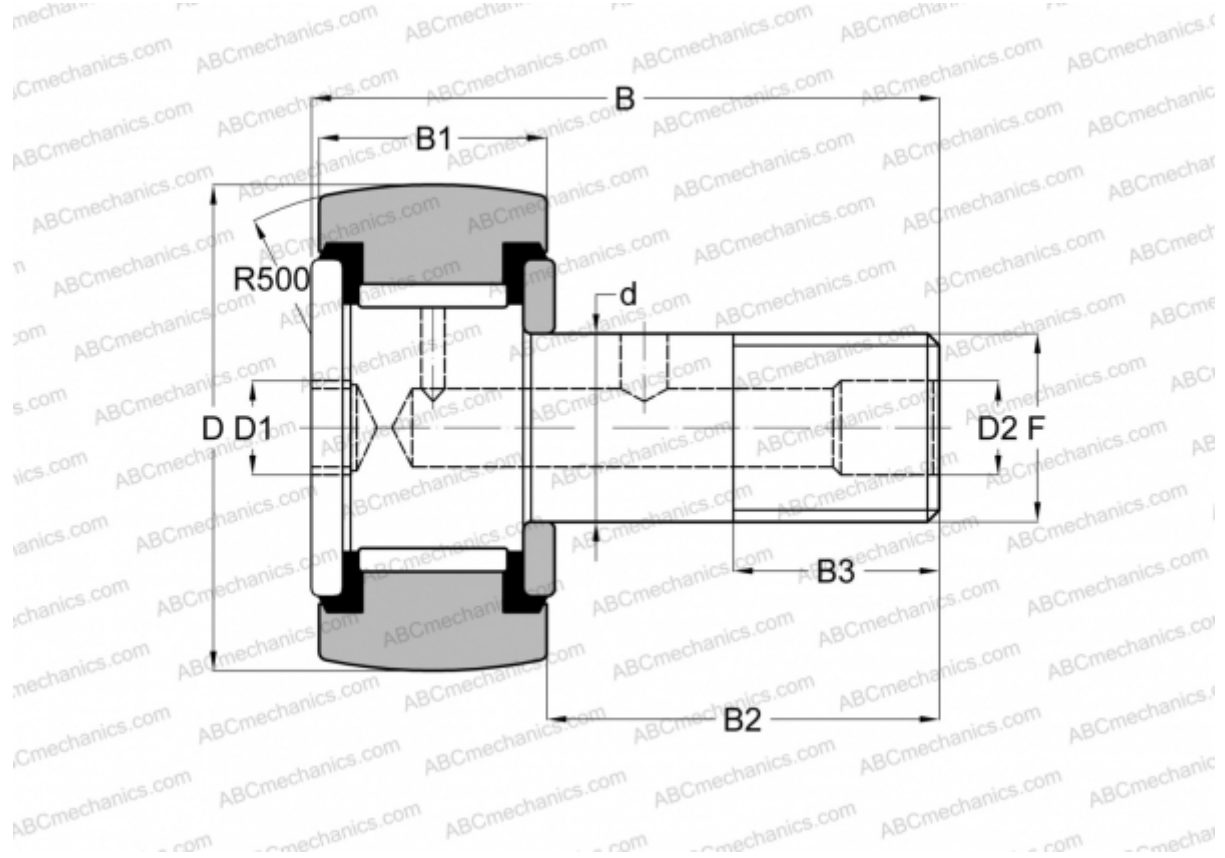

## CF 12 PPY INA

Cam followers

TYPE: Roller bearings, Stud type track rollers, Hex socket, contact seals on both side, inch size

### Technical specification

#### DIMENSIONS, MM

d	9,525
D	19,050
D1	4,763
D2	4,763
B	35,718
B1	12,700
B2	22,225
B3	9,525
F	3/8-24

**WEIGHT, KG** 0,032

**MANUFACTURER** [INA](#)