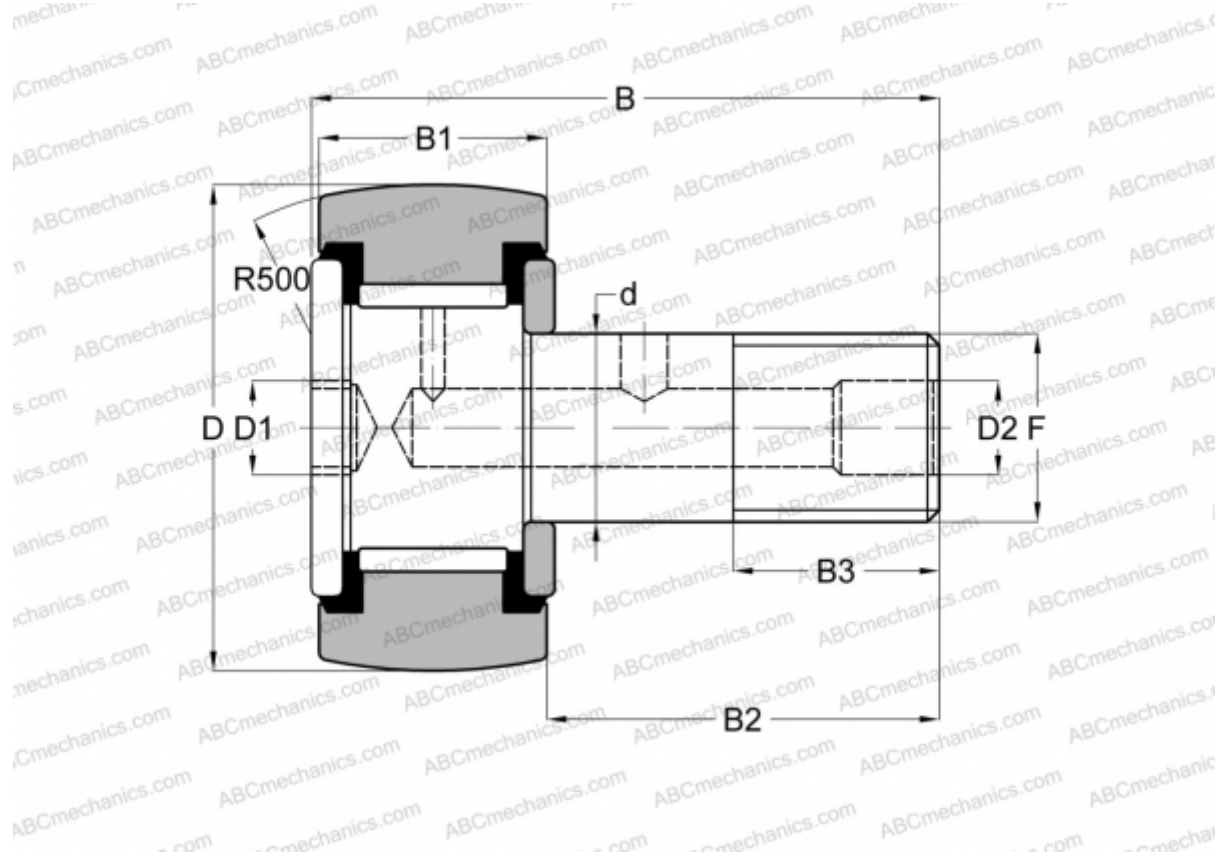

## CF 14 PPY INA

Cam followers

TYPE: Roller bearings, Stud type track rollers, Hex socket, contact seals on both side, inch size

### Technical specification

#### DIMENSIONS, MM

d	9,525
D	22,225
D1	4,763
D2	4,763
B	35,718
B1	12,700
B2	22,225
B3	9,525
F	3/8-24

**WEIGHT, KG** 0,045

**MANUFACTURER** [INA](#)