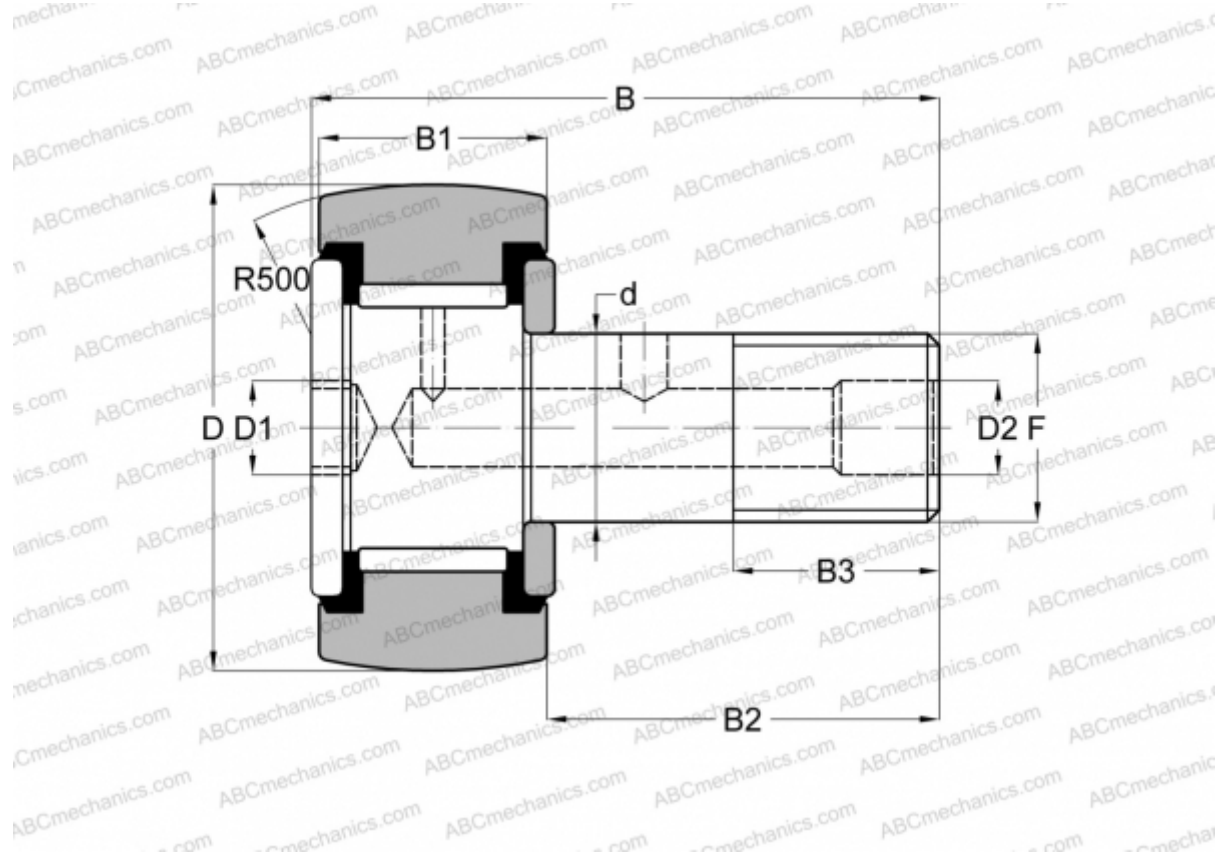

## CS 28 LW RBC

Cam followers

TYPE: Roller bearings, Stud type track rollers, Hex socket, contact seals on both side, inch size

### Technical specification

#### DIMENSIONS, MM

d	9,525
D	22,225
D1	4,763
D2	4,763
B	35,718
B1	12,700
B2	22,225
B3	9,525
F	3/8-24

**WEIGHT, KG** 0,045

**MANUFACTURER** [RBC](#)