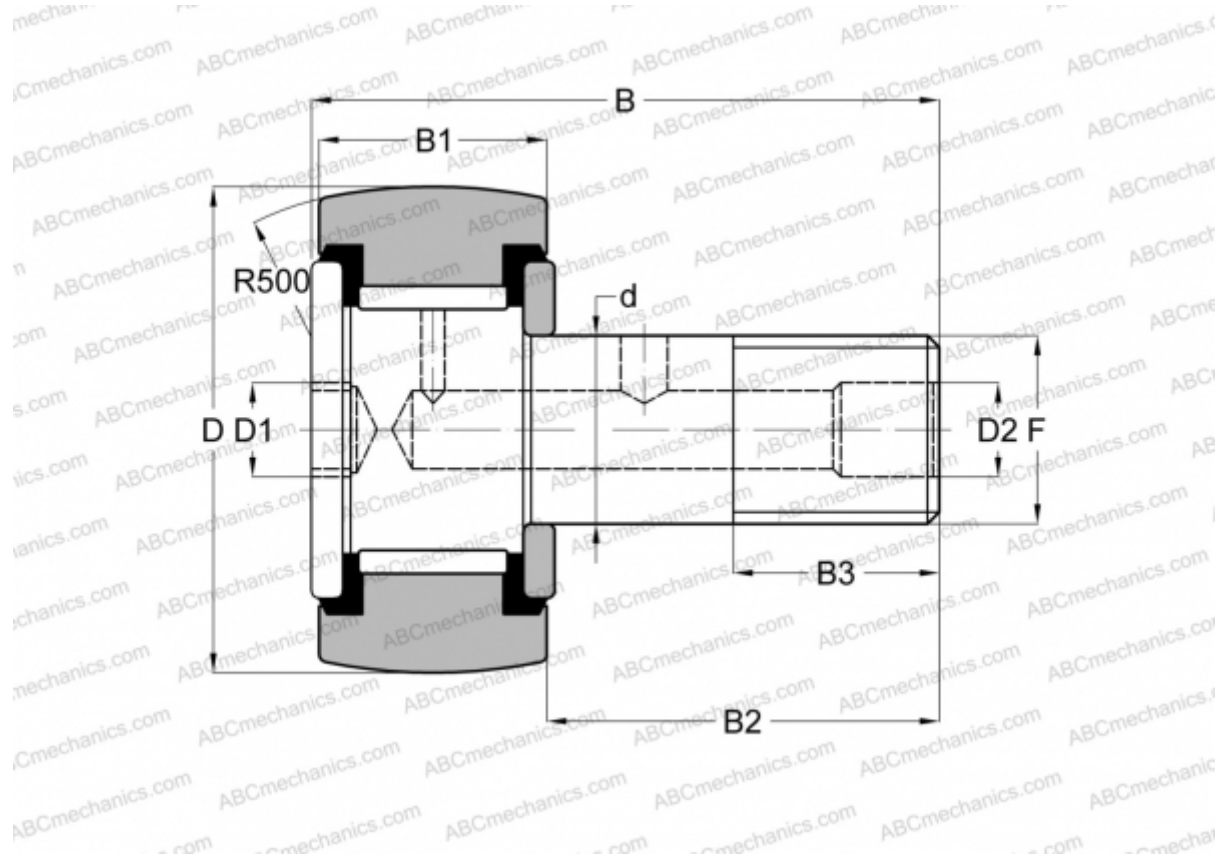

## CRSBC 22 ABC

Cam followers

TYPE: Roller bearings, Stud type track rollers, Hex socket, contact seals on both side, inch size

### Technical specification

#### DIMENSIONS, MM

d	12,700
D	34,925
D1	6,350
D2	4,763
B	51,593
B1	19,050
B2	31,750
B3	15,875
F	1/2-20

**WEIGHT, KG** 0,159

**MANUFACTURER** [ABC](#)