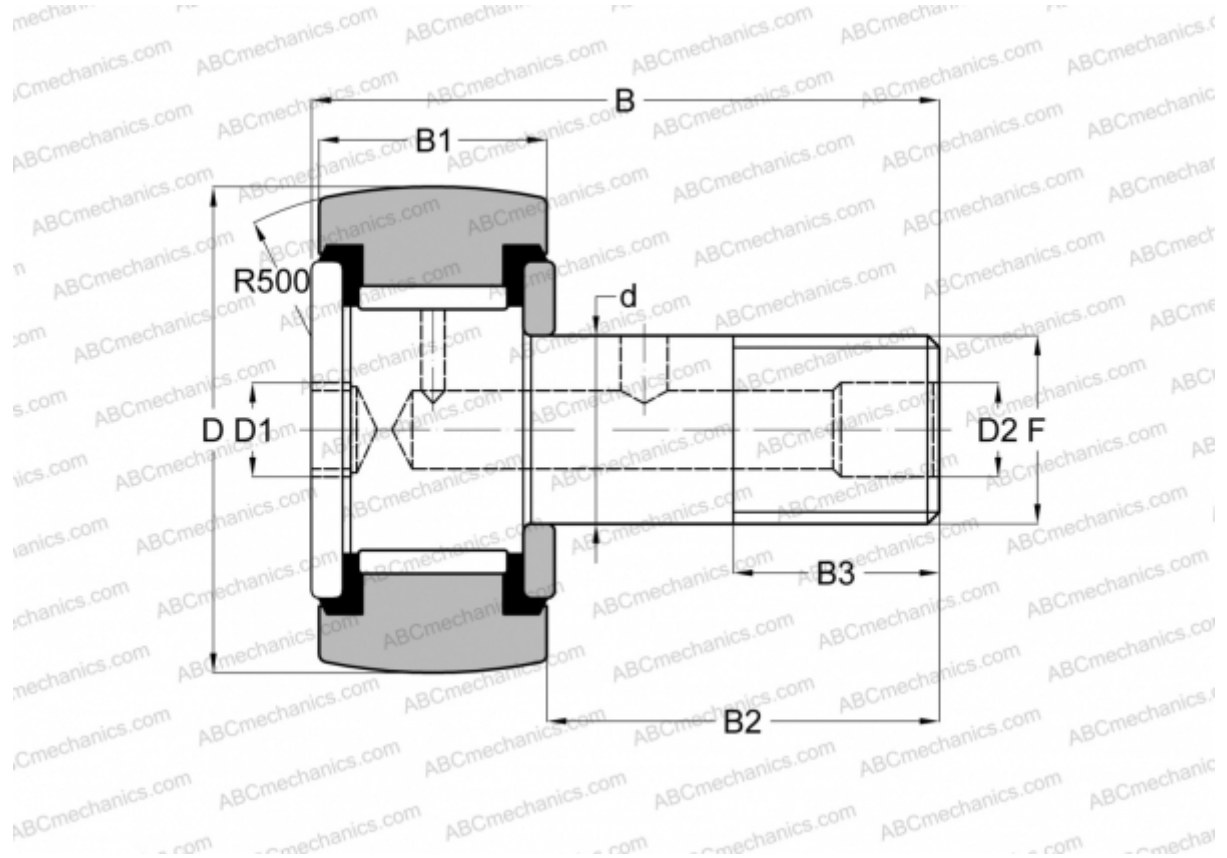

## CS 44 LW RBC

Cam followers

TYPE: Roller bearings, Stud type track rollers, Hex socket, contact seals on both side, inch size

### Technical specification

#### DIMENSIONS, MM

d	12,700
D	34,925
D1	6,350
D2	4,763
B	51,593
B1	19,050
B2	31,750
B3	15,875
F	1/2-20

**WEIGHT, KG** 0,159

**MANUFACTURER** [RBC](#)