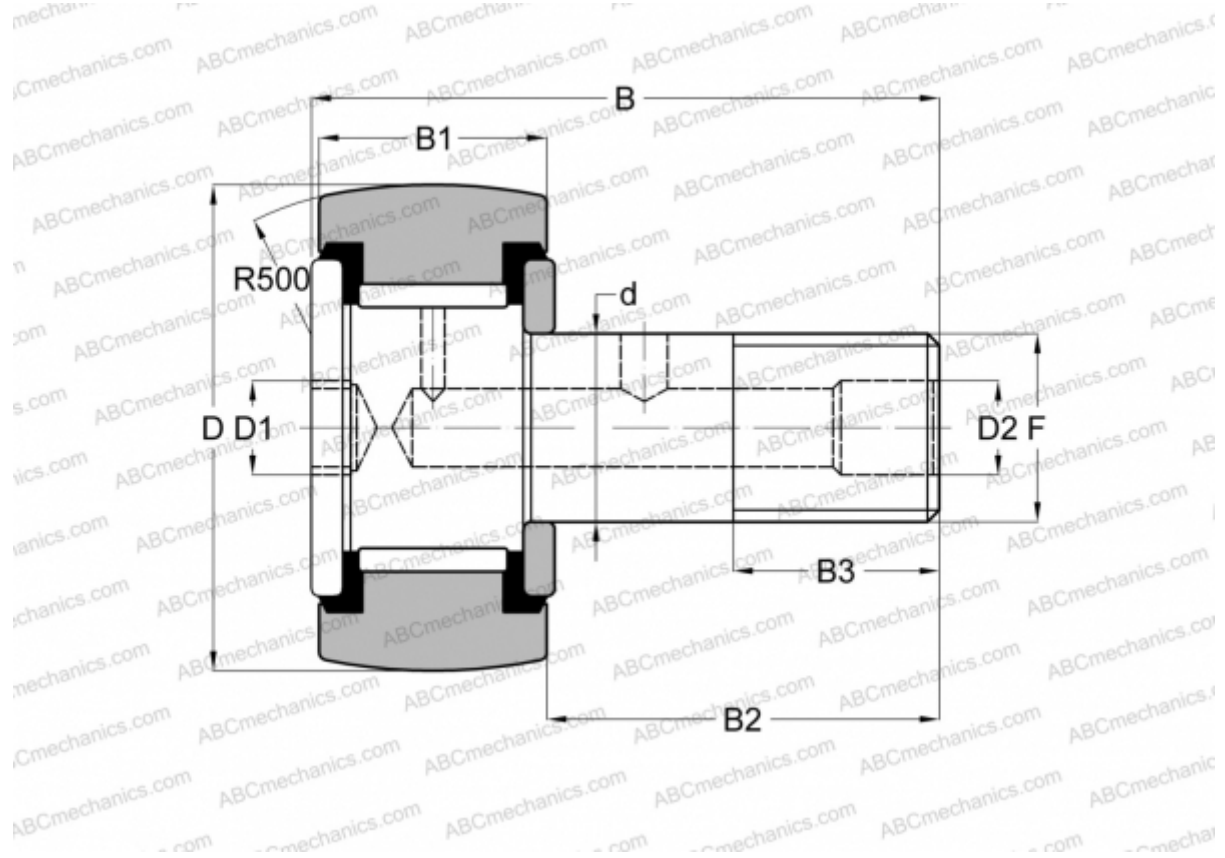

## CF 24 PPY INA

Cam followers

TYPE: Roller bearings, Stud type track rollers, Hex socket, contact seals on both side, inch size

### Technical specification

#### DIMENSIONS, MM

d	15,875
D	38,100
D1	7,938
D2	4,763
B	61,118
B1	22,225
B2	38,100
B3	19,050
F	5/8-18

**WEIGHT, KG** 0,236

**MANUFACTURER** [INA](#)