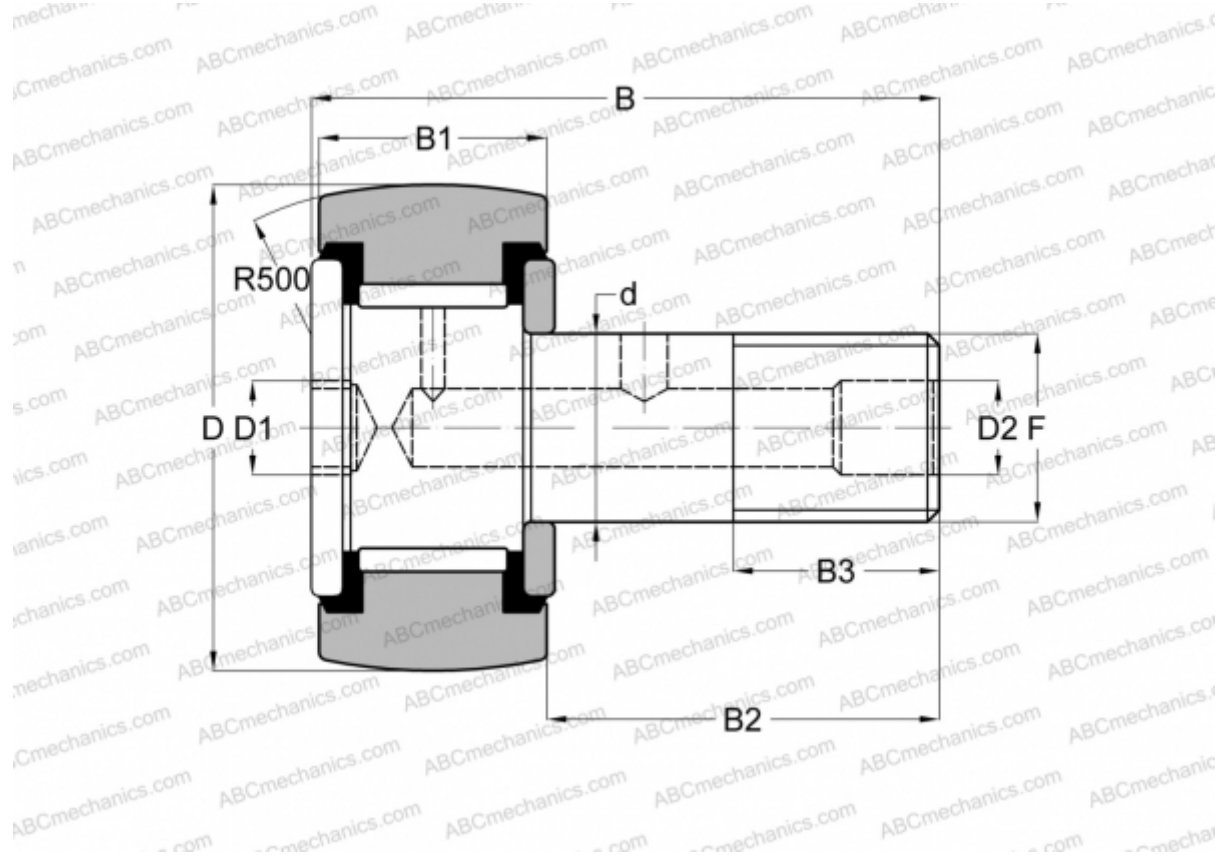

## CF 44 PPY INA

Cam followers

TYPE: Roller bearings, Stud type track rollers, Hex socket, contact seals on both side, inch size

### Technical specification

#### DIMENSIONS, MM

d	25,400
D	69,850
D1	12,700
D2	4,763
B	96,043
B1	38,100
B2	57,150
B3	28,575
F	1-14

**WEIGHT, KG** 1,329

**MANUFACTURER** [INA](#)