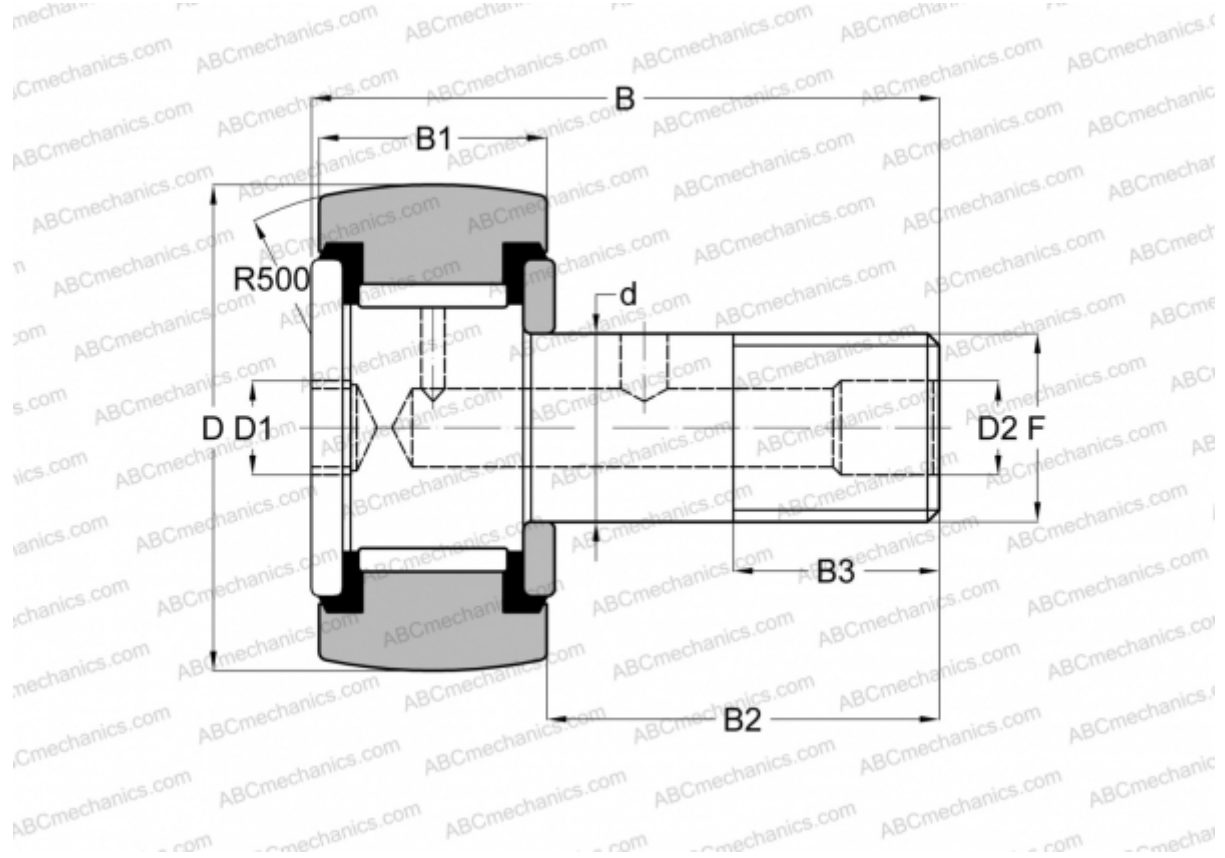

## CF 48 PPY INA

Cam followers

TYPE: Roller bearings, Stud type track rollers, Hex socket, contact seals on both side, inch size

### Technical specification

#### DIMENSIONS, MM

d	31,750
D	76,200
D1	15,875
D2	6,350
B	108,742
B1	44,450
B2	63,500
B3	31,750
F	1 1/4-12

**WEIGHT, KG** 1,932

**MANUFACTURER** [INA](#)