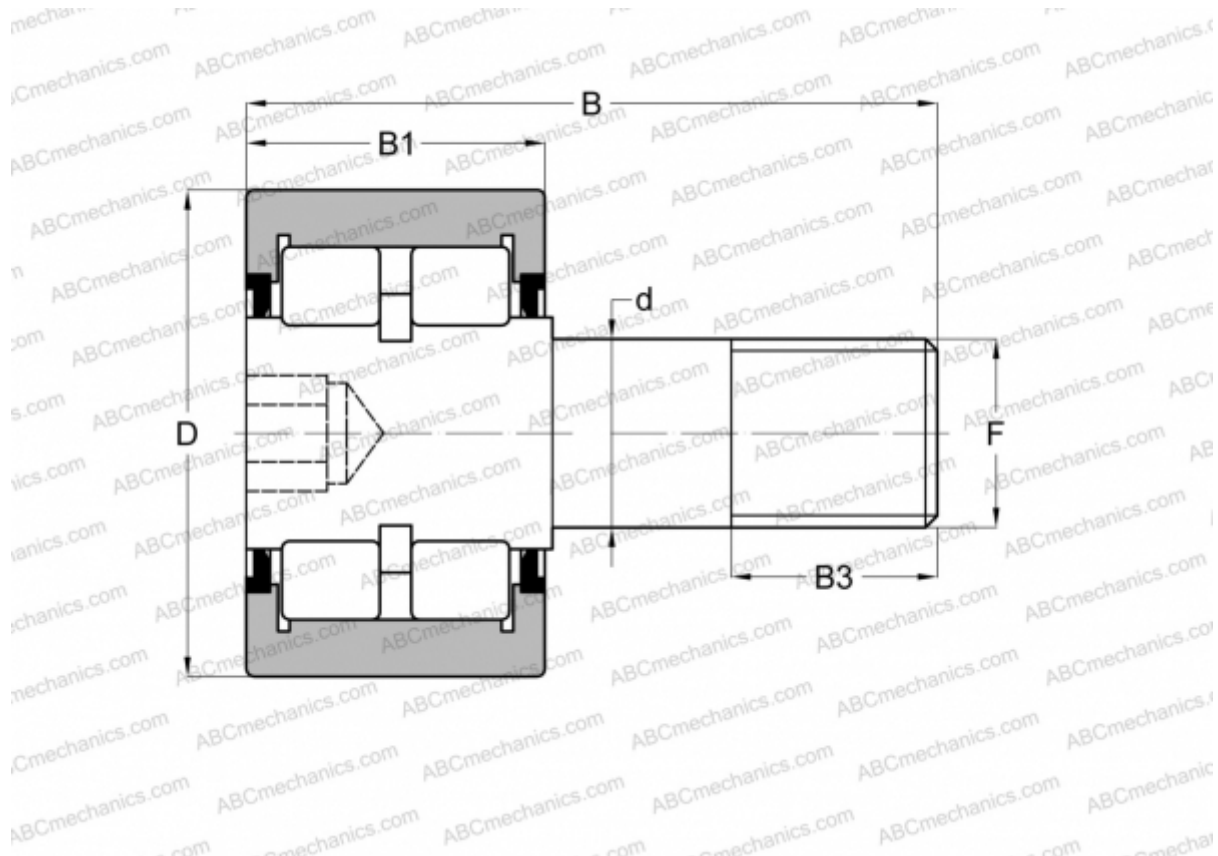

## RBC 1 RBC

Cam followers

TYPE: Roller bearings, Stud type track rollers, Roller, double row, hex socket, contact seals on both side, cylindrical outer ring, inch size

### Technical specification

#### DIMENSIONS, MM

d	11,113
D	25,400
B	42,068
B1	15,875
B3	12,700
F	7/16-20

**WEIGHT, KG** 0,073

**MANUFACTURER** [RBC](#)