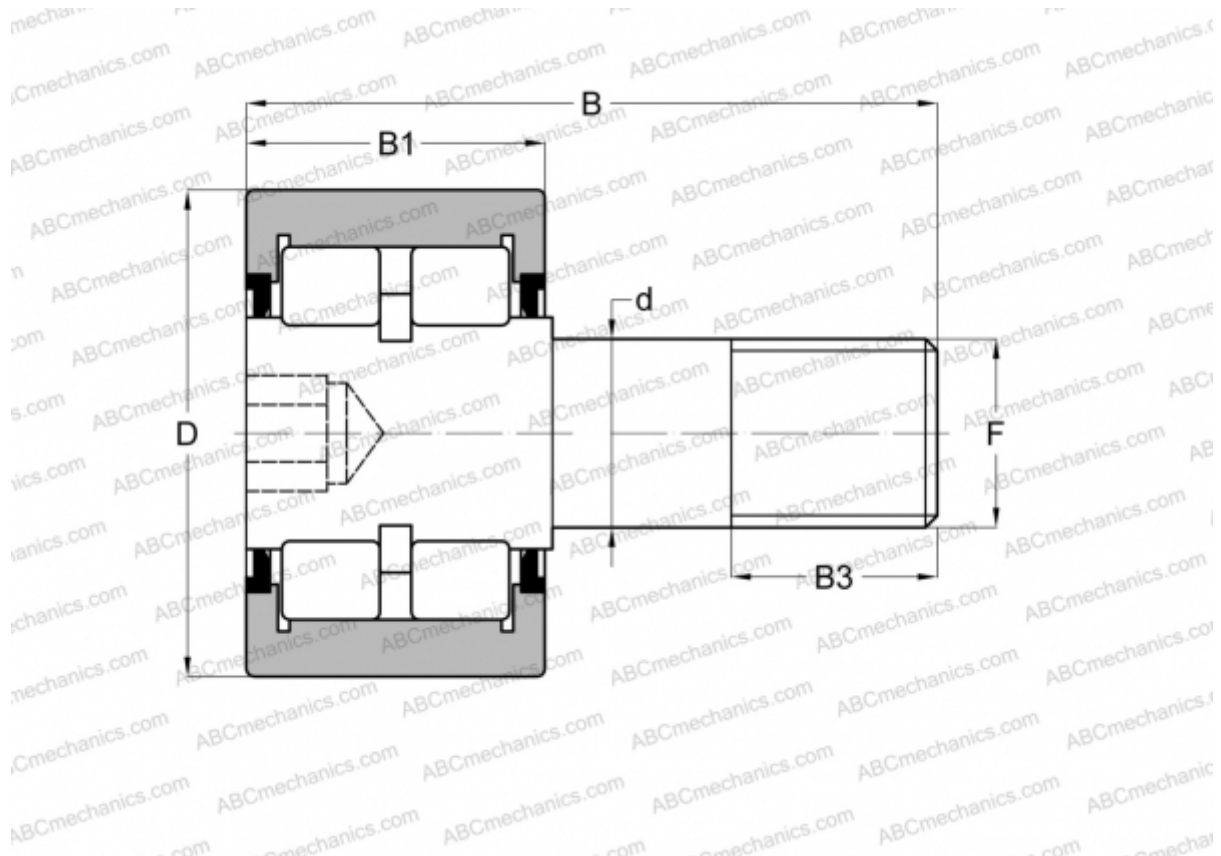

## RBC 1 1/8 RBC

Cam followers

TYPE: Roller bearings, Stud type track rollers, Roller, double row, hex socket, contact seals on both side, cylindrical outer ring, inch size

### Technical specification

#### DIMENSIONS, MM

d	11,113
D	28,575
B	42,068
B1	15,875
B3	12,700
F	7/16-20

**WEIGHT, KG** 0,086

**MANUFACTURER** [RBC](#)