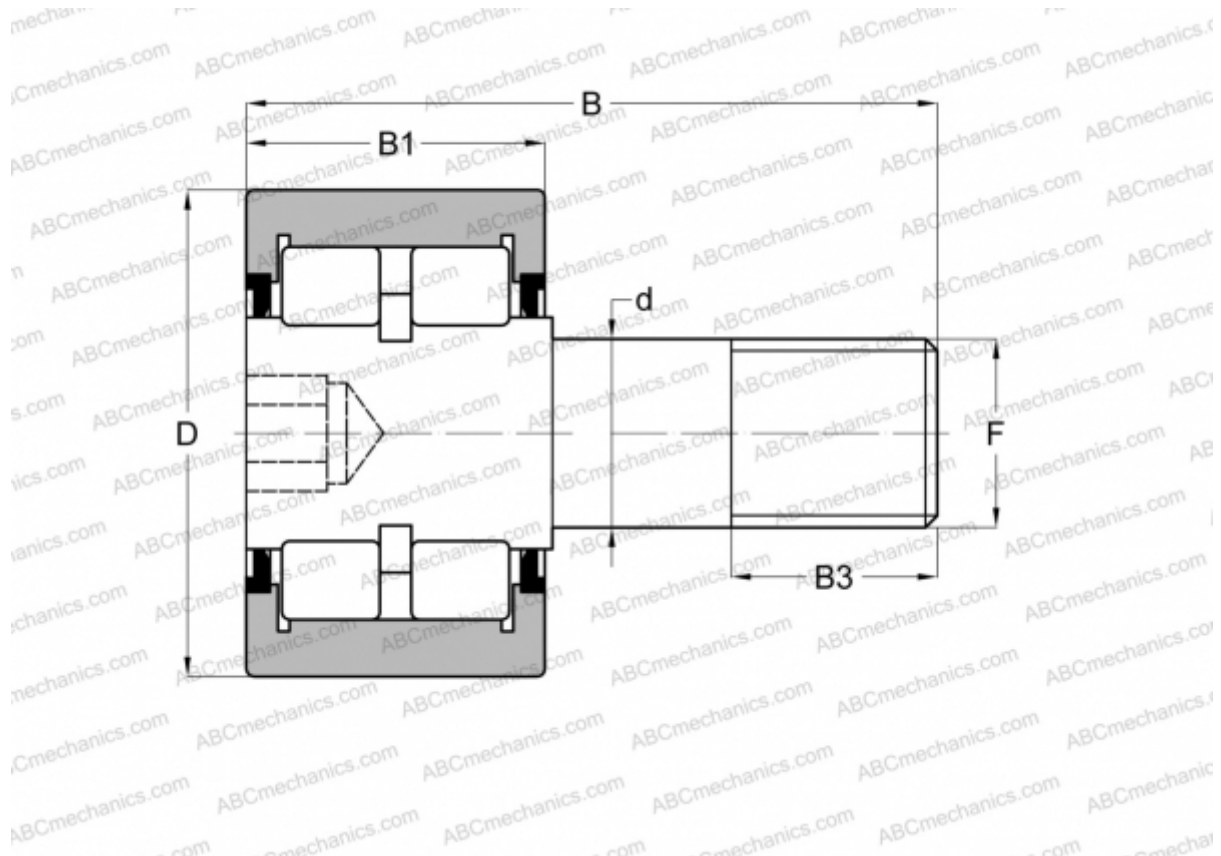

## CRSBR 22 ABC

Cam followers

TYPE: Roller bearings, Stud type track rollers, Roller, double row, hex socket, contact seals on both side, cylindrical outer ring, inch size

### Technical specification

#### DIMENSIONS, MM

d	12,700
D	34,925
B	51,593
B1	19,050
B3	15,875
F	1/2-20

**WEIGHT, KG** 0,154

**MANUFACTURER** [ABC](#)