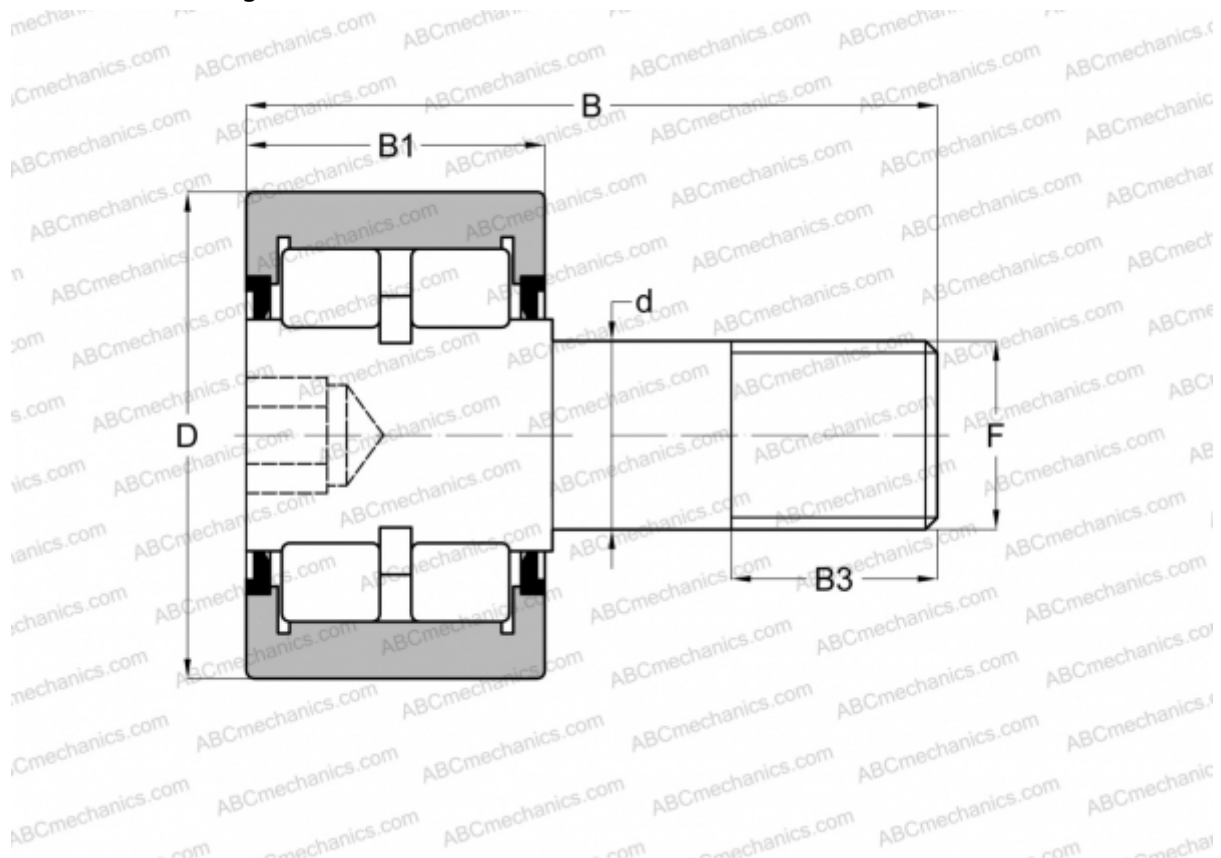

CRSBR 26 ABC

Cam followers

TYPE: Roller bearings, Stud type track rollers, Roller, double row, hex socket, contact seals on both side, cylindrical outer ring, inch size

Technical specification

DIMENSIONS, MM

d	15,875
D	41,275
B	61,118
B1	22,225
B3	19,050
F	5/8-18

WEIGHT, KG 0,277

MANUFACTURER [ABC](#)

INTERCHANGE

RBC [RBC 1 5/8](#)