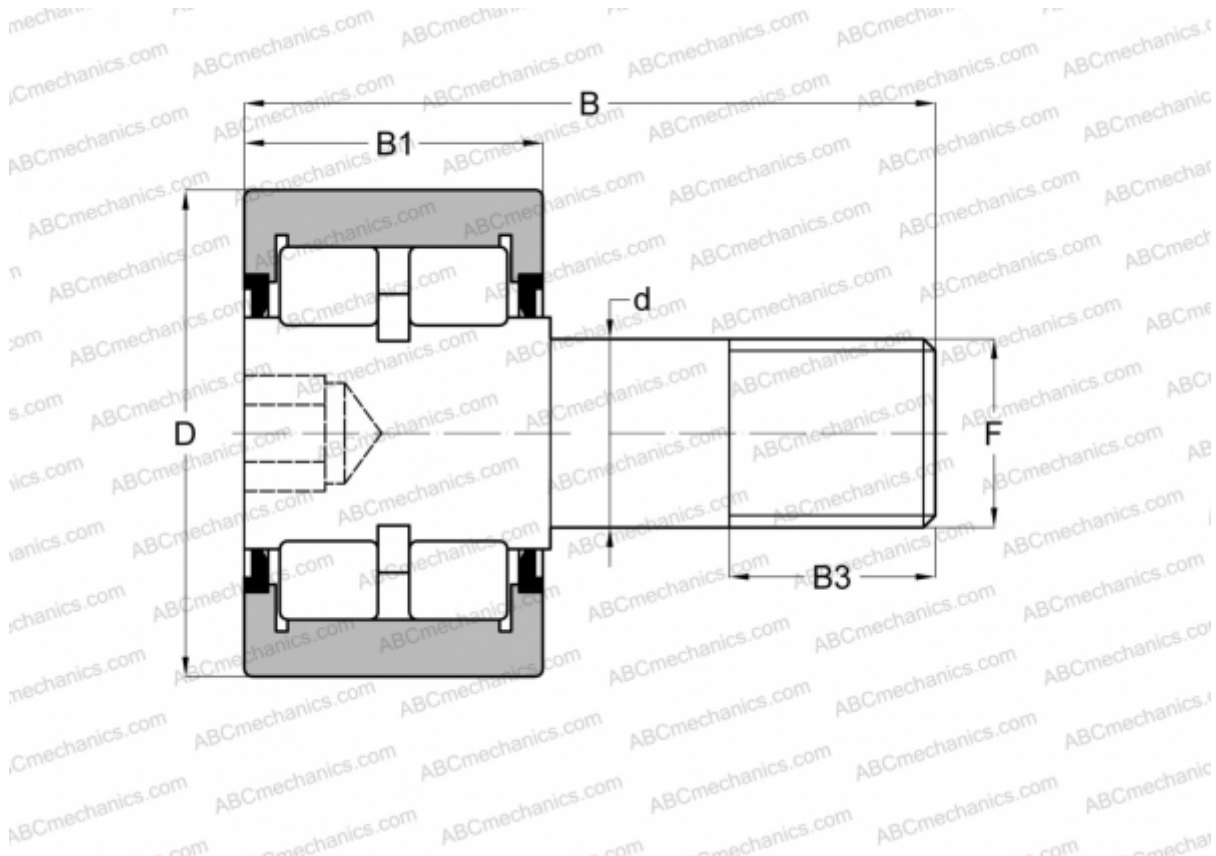

CRSBR 28 ABC

Cam followers

TYPE: Roller bearings, Stud type track rollers, Roller, double row, hex socket, contact seals on both side, cylindrical outer ring, inch size

Technical specification

DIMENSIONS, MM

d	19,050
D	44,450
B	70,643
B1	25,400
B3	22,225
F	3/4-16

WEIGHT, KG 0,376

MANUFACTURER [ABC](#)

INTERCHANGE

RBC [RBC 1 3/4](#)