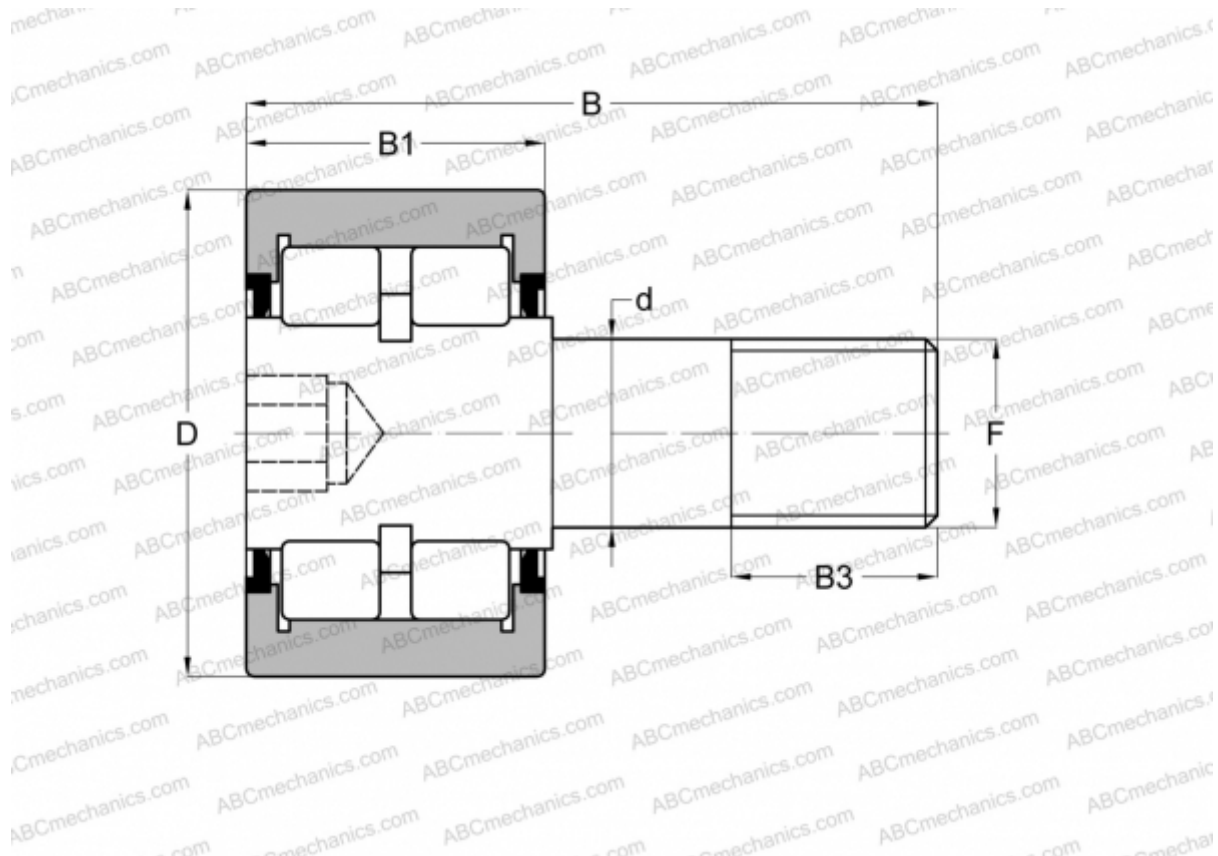

## CRSBR 30 ABC

Cam followers

TYPE: Roller bearings, Stud type track rollers, Roller, double row, hex socket, contact seals on both side, cylindrical outer ring, inch size

### Technical specification

#### DIMENSIONS, MM

d	19,050
D	47,625
B	70,643
B1	25,400
B3	22,225
F	3/4-16

**WEIGHT, KG** 0,417

**MANUFACTURER** [ABC](#)