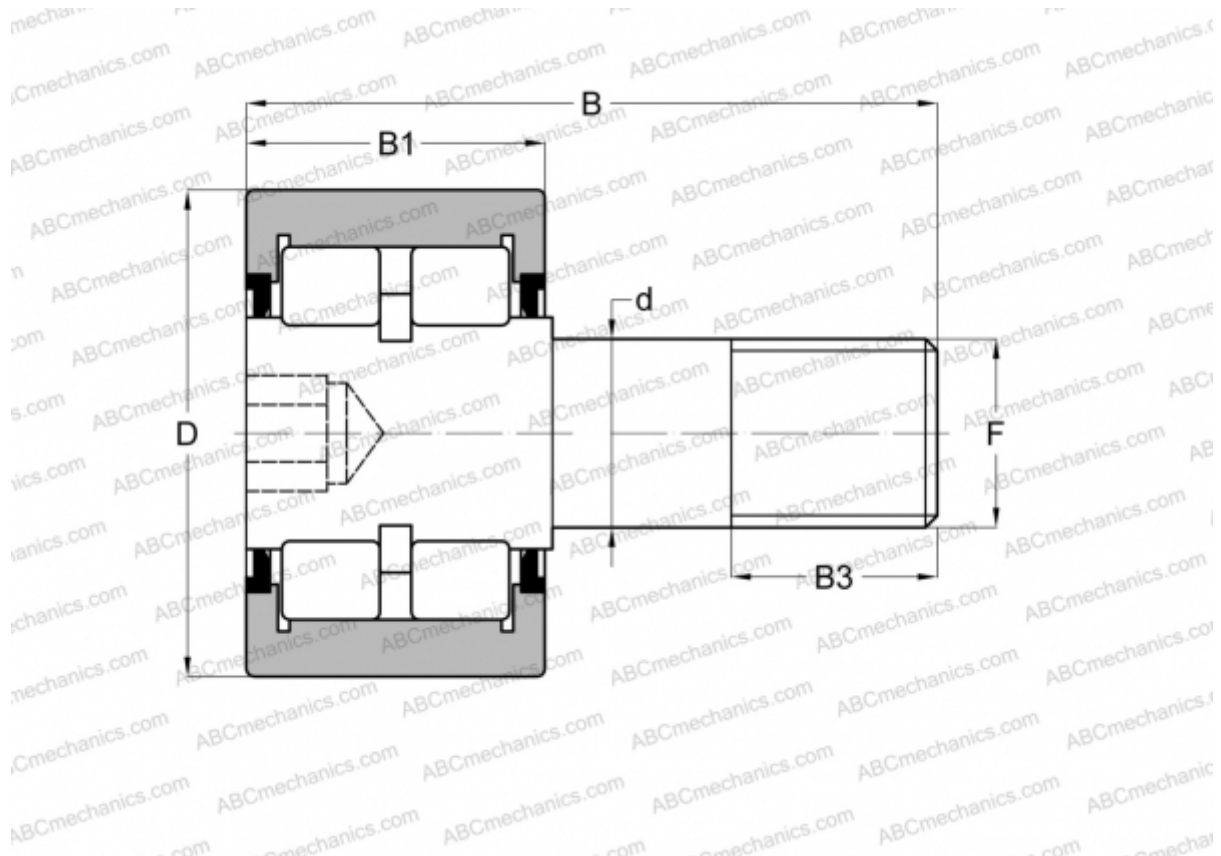

## RBC 1 7/8 RBC

Cam followers

TYPE: Roller bearings, Stud type track rollers, Roller, double row, hex socket, contact seals on both side, cylindrical outer ring, inch size

### Technical specification

#### DIMENSIONS, MM

|    |        |
|----|--------|
| d  | 19,050 |
| D  | 47,625 |
| B  | 70,643 |
| B1 | 25,400 |
| B3 | 22,225 |
| F  | 3/4-16 |

**WEIGHT, KG** 0,417

**MANUFACTURER** [RBC](#)