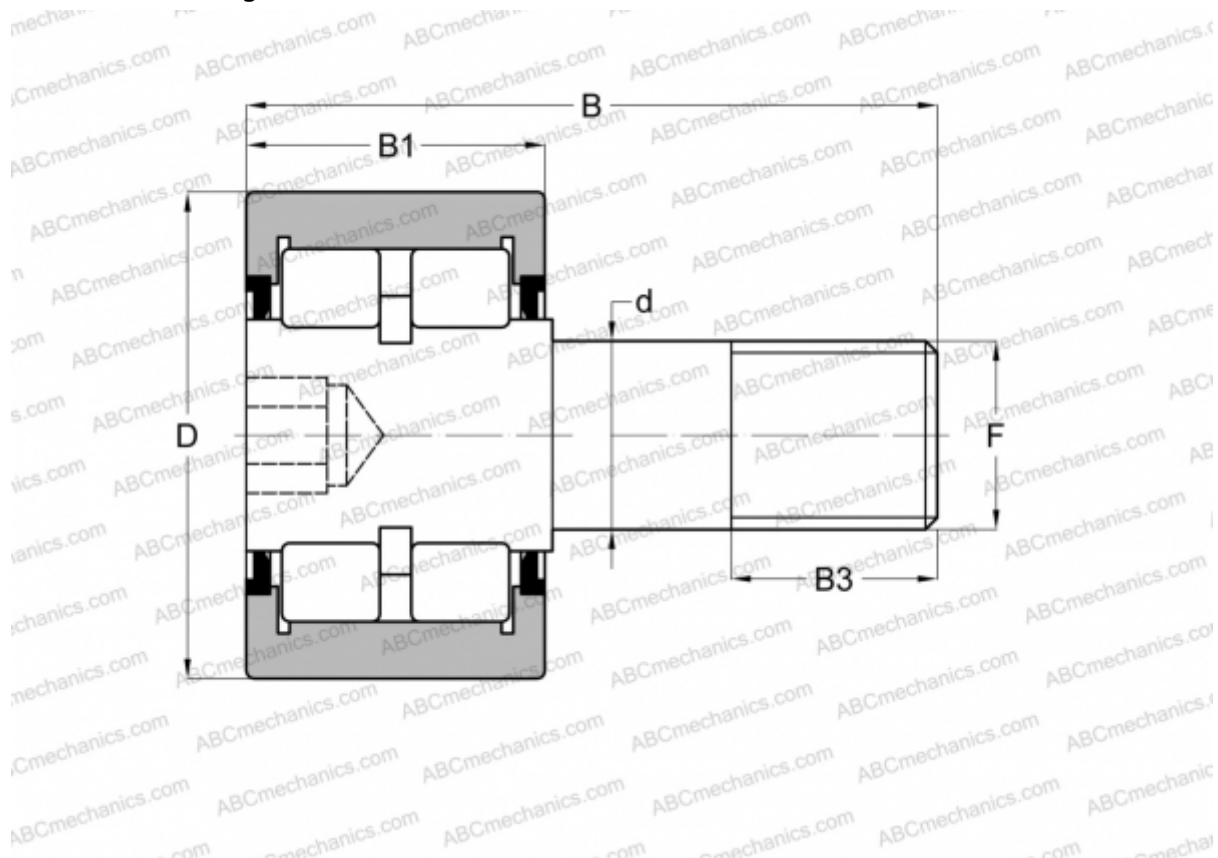

CRSBR 36 ABC

Cam followers

TYPE: Roller bearings, Stud type track rollers, Roller, double row, hex socket, contact seals on both side, cylindrical outer ring, inch size

Technical specification

DIMENSIONS, MM

d	22,225
D	57,150
B	83,343
B1	31,750
B3	25,400
F	7/8-14

WEIGHT, KG 0,730

MANUFACTURER [ABC](#)

INTERCHANGE

RBC	RBC 2 1/4
-----	---------------------------