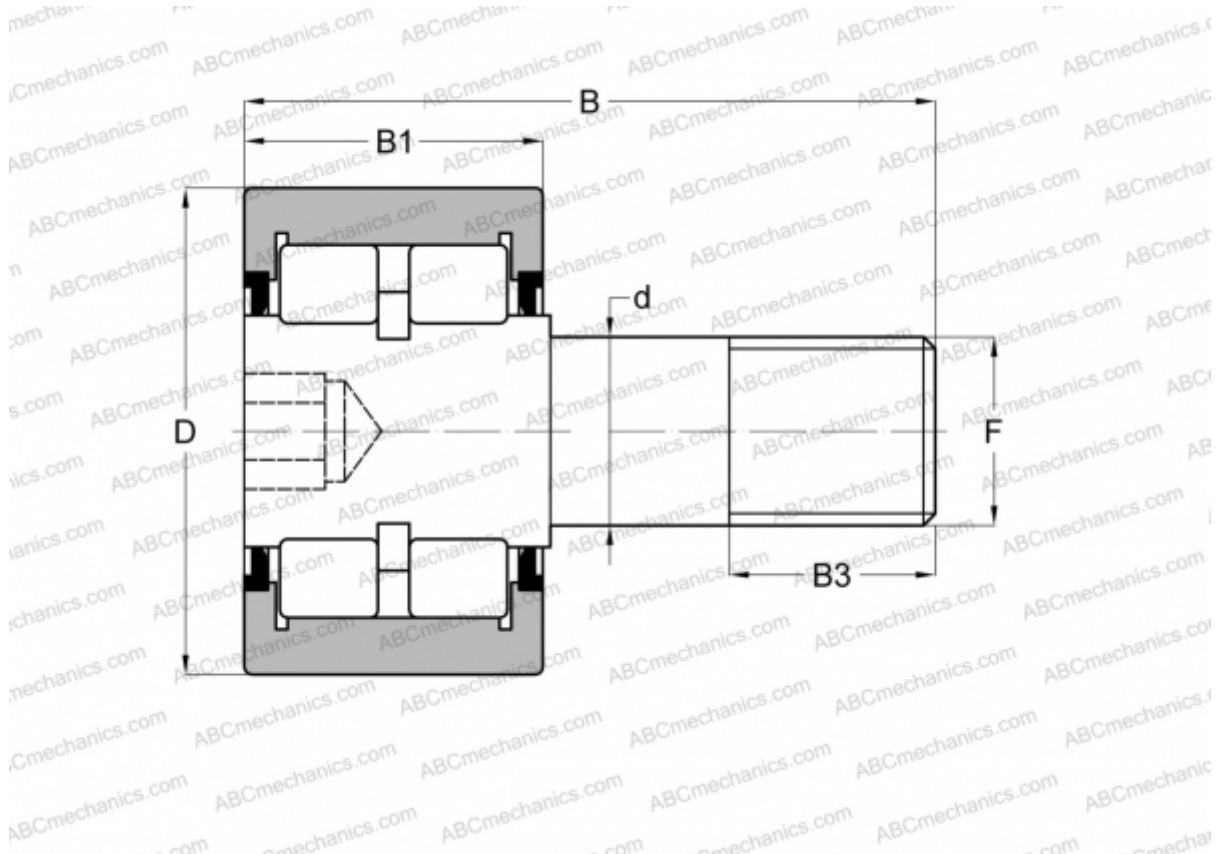

## RBC 2 1/4 RBC

Cam followers

TYPE: Roller bearings, Stud type track rollers, Roller, double row, hex socket, contact seals on both side, cylindrical outer ring, inch size

### Technical specification

#### DIMENSIONS, MM

d	22,225
D	57,150
B	83,343
B1	31,750
B3	25,400
F	7/8-14

**WEIGHT, KG** 0,730

**MANUFACTURER** [RBC](#)