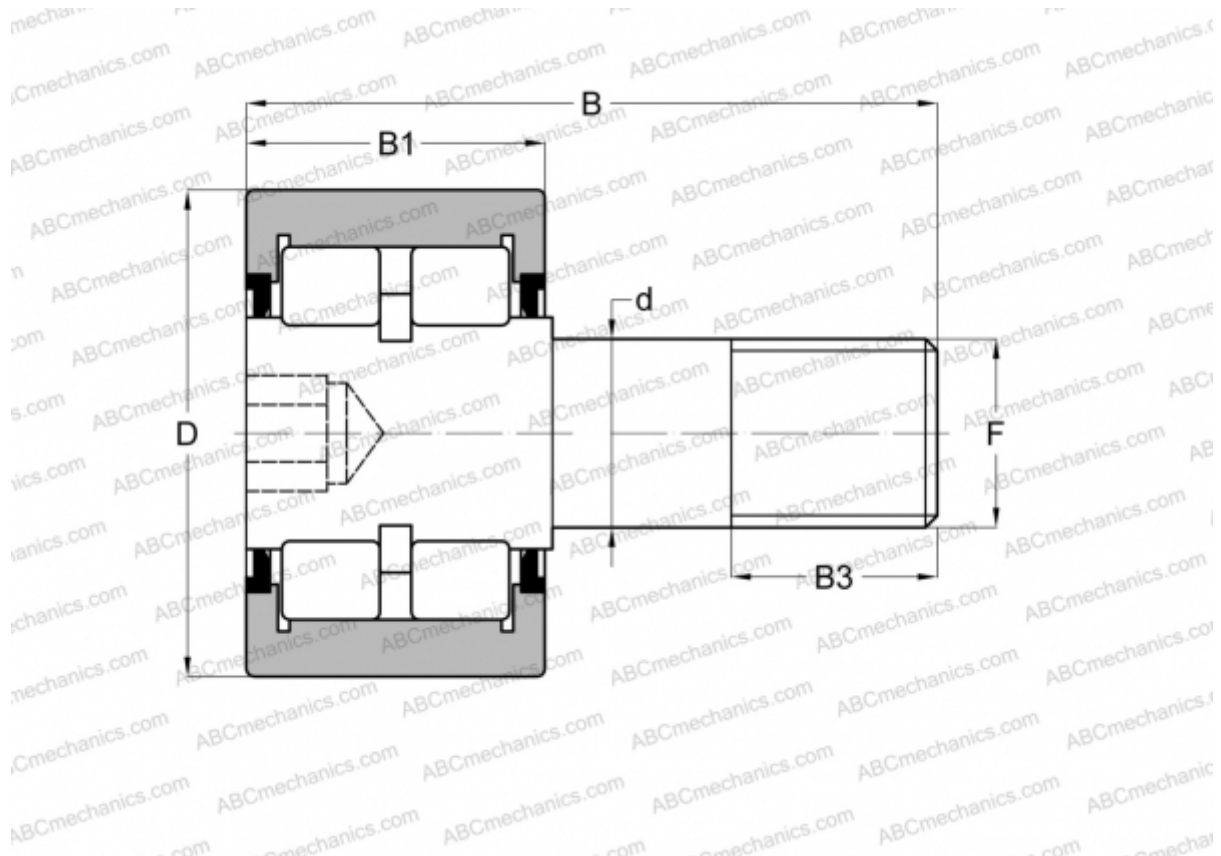

## CRSBR 40 ABC

Cam followers

TYPE: Roller bearings, Stud type track rollers, Roller, double row, hex socket, contact seals on both side, cylindrical outer ring, inch size

### Technical specification

#### DIMENSIONS, MM

d	25,400
D	63,500
B	96,043
B1	38,100
B3	28,575
F	1-14

**WEIGHT, KG** 1,125

**MANUFACTURER** [ABC](#)