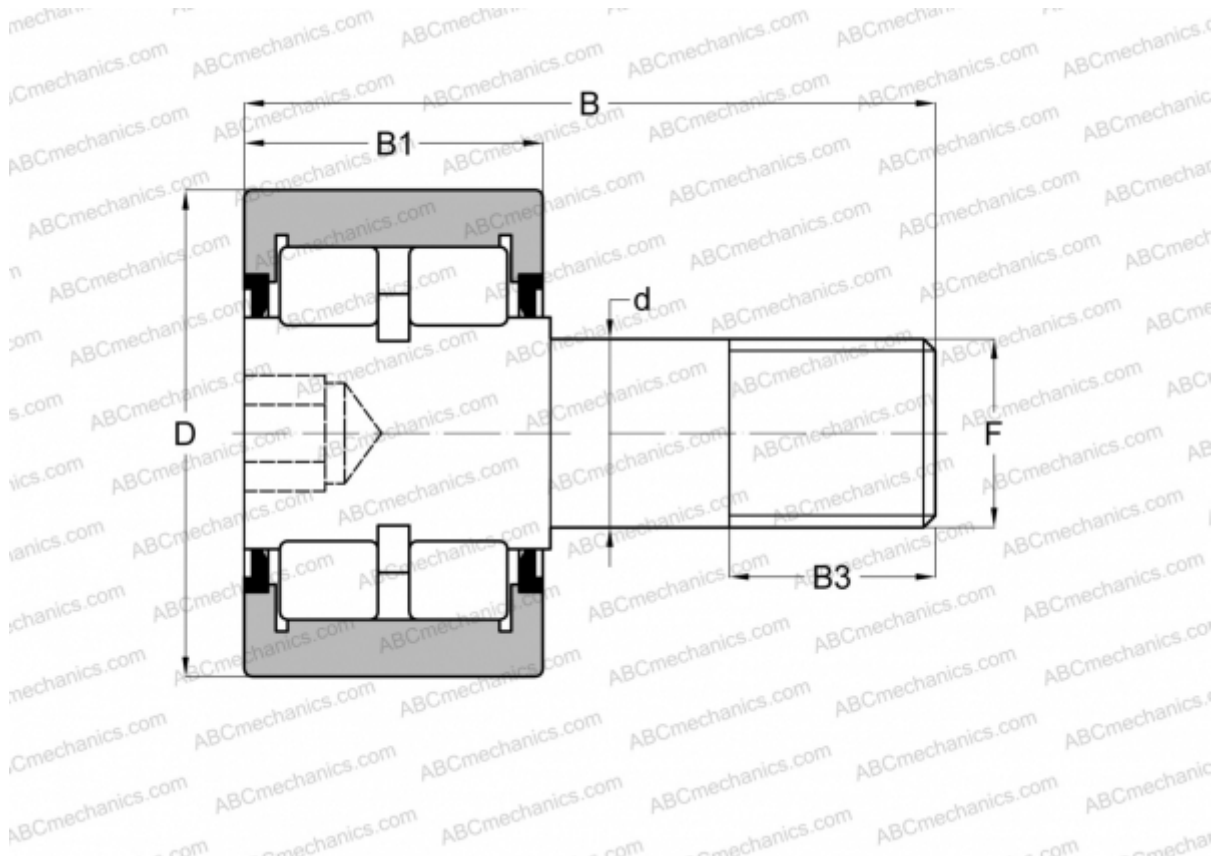

CRSBR 44 ABC

Cam followers

TYPE: Roller bearings, Stud type track rollers, Roller, double row, hex socket, contact seals on both side, cylindrical outer ring, inch size

Technical specification

DIMENSIONS, MM

d	25,400
D	69,850
B	96,043
B1	38,100
B3	28,575
F	1-14

WEIGHT, KG 1,284

MANUFACTURER [ABC](#)

INTERCHANGE

RBC	RBC 2 3/4
-----	---------------------------