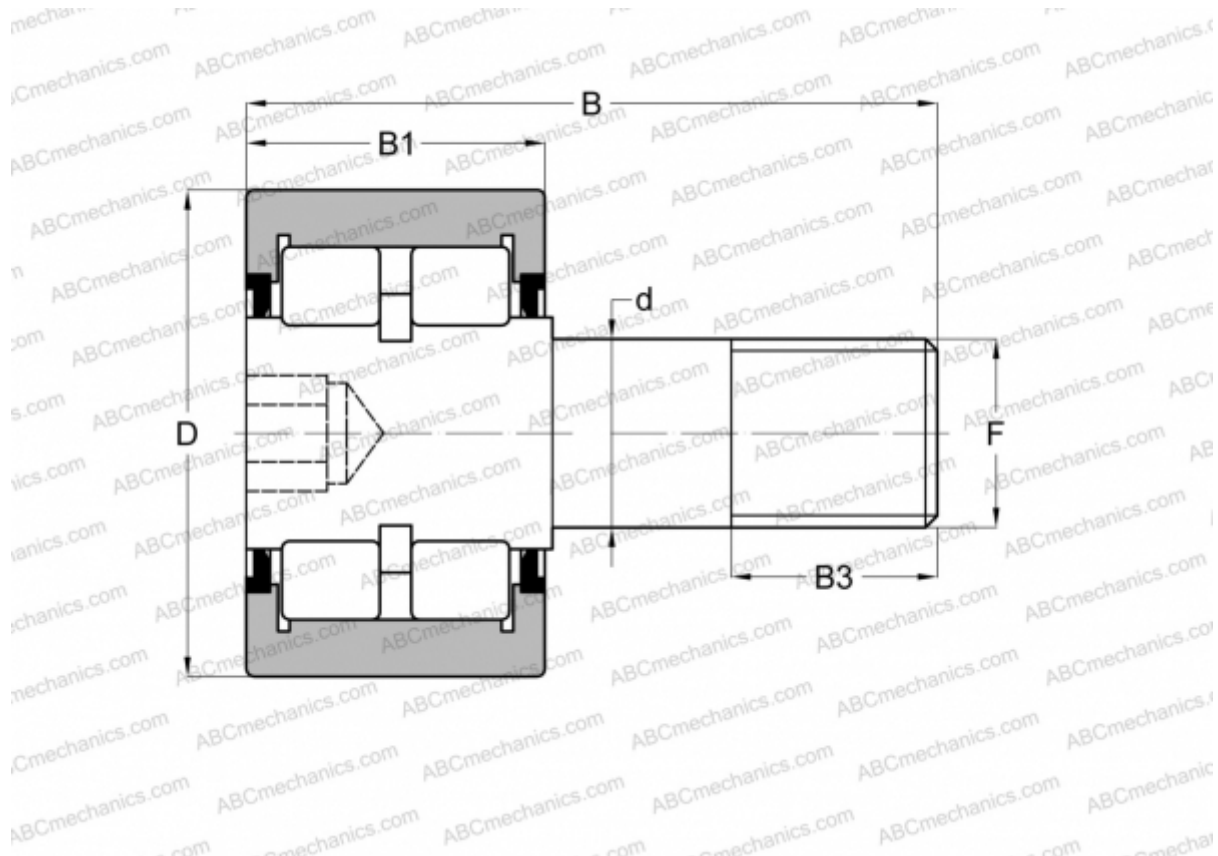

## RBC 2 3/4 RBC

Cam followers

TYPE: Roller bearings, Stud type track rollers, Roller, double row, hex socket, contact seals on both side, cylindrical outer ring, inch size

### Technical specification

#### DIMENSIONS, MM

d	25,400
D	69,850
B	96,043
B1	38,100
B3	28,575
F	1-14

**WEIGHT, KG** 1,284

**MANUFACTURER** [RBC](#)