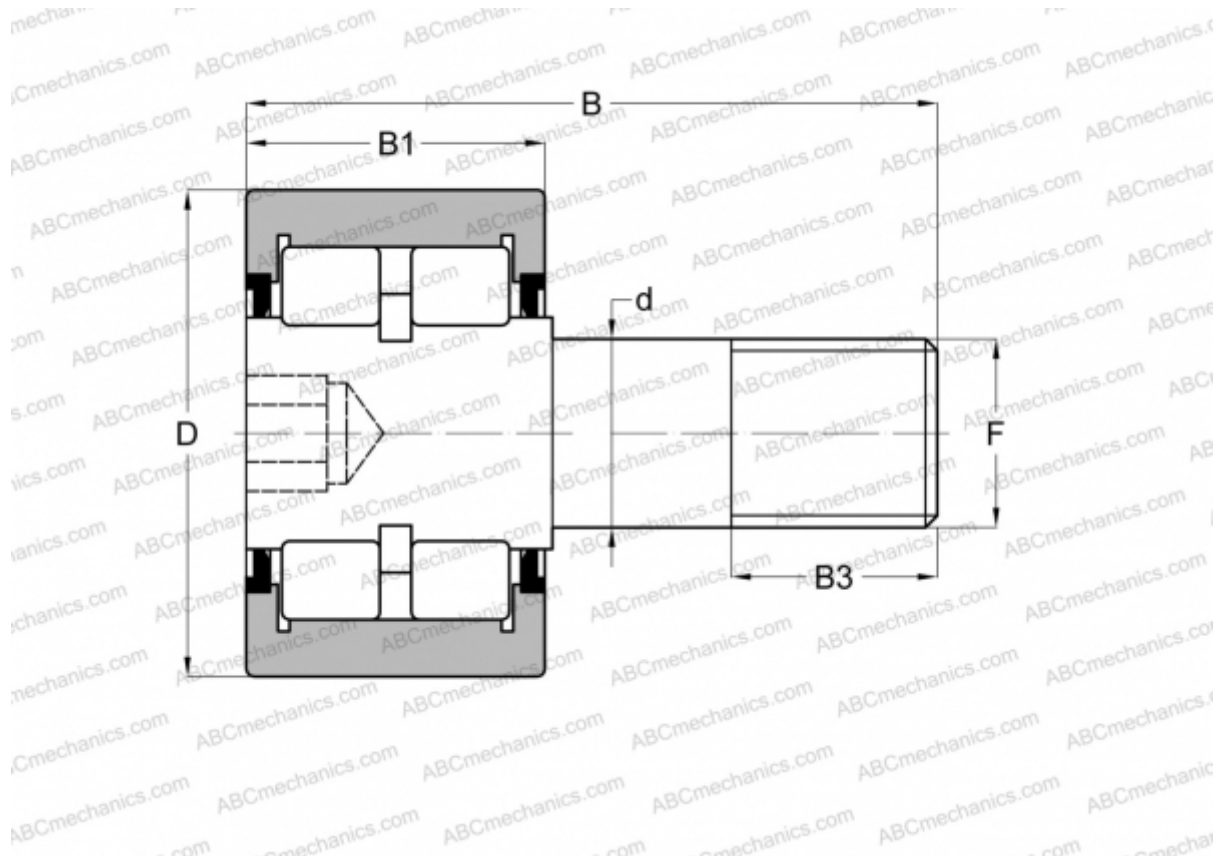

## CRSBR 48 ABC

Cam followers

TYPE: Roller bearings, Stud type track rollers, Roller, double row, hex socket, contact seals on both side, cylindrical outer ring, inch size

### Technical specification

#### DIMENSIONS, MM

d	31,750
D	76,200
B	108,742
B1	44,450
B3	31,750
F	1 1/4 -12

**WEIGHT, KG** 1,833

**MANUFACTURER** [ABC](#)