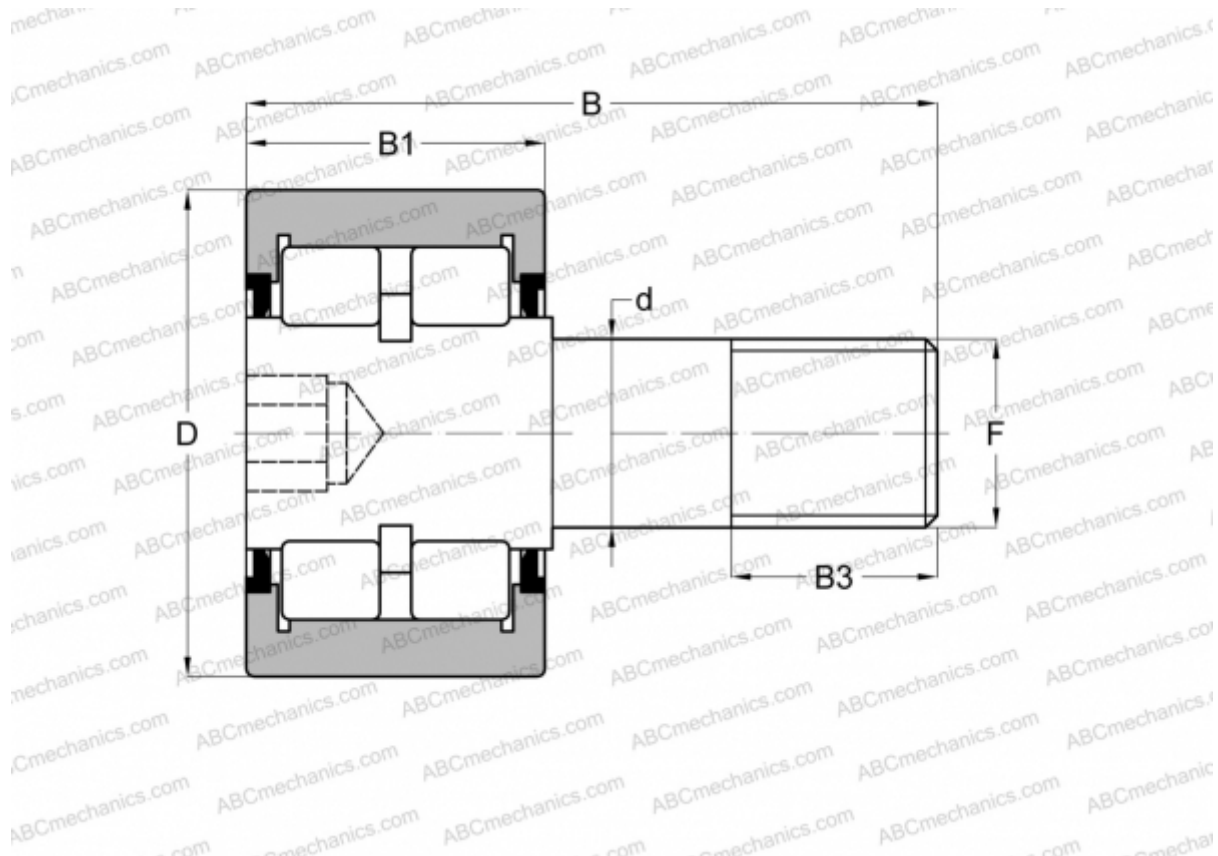

## CRSBR 52 ABC

Cam followers

TYPE: Roller bearings, Stud type track rollers, Roller, double row, hex socket, contact seals on both side, cylindrical outer ring, inch size

### Technical specification

#### DIMENSIONS, MM

d	31,750
D	82,550
B	108,742
B1	44,450
B3	31,750
F	1 1/4-12

**WEIGHT, KG** 2,155

**MANUFACTURER** [ABC](#)