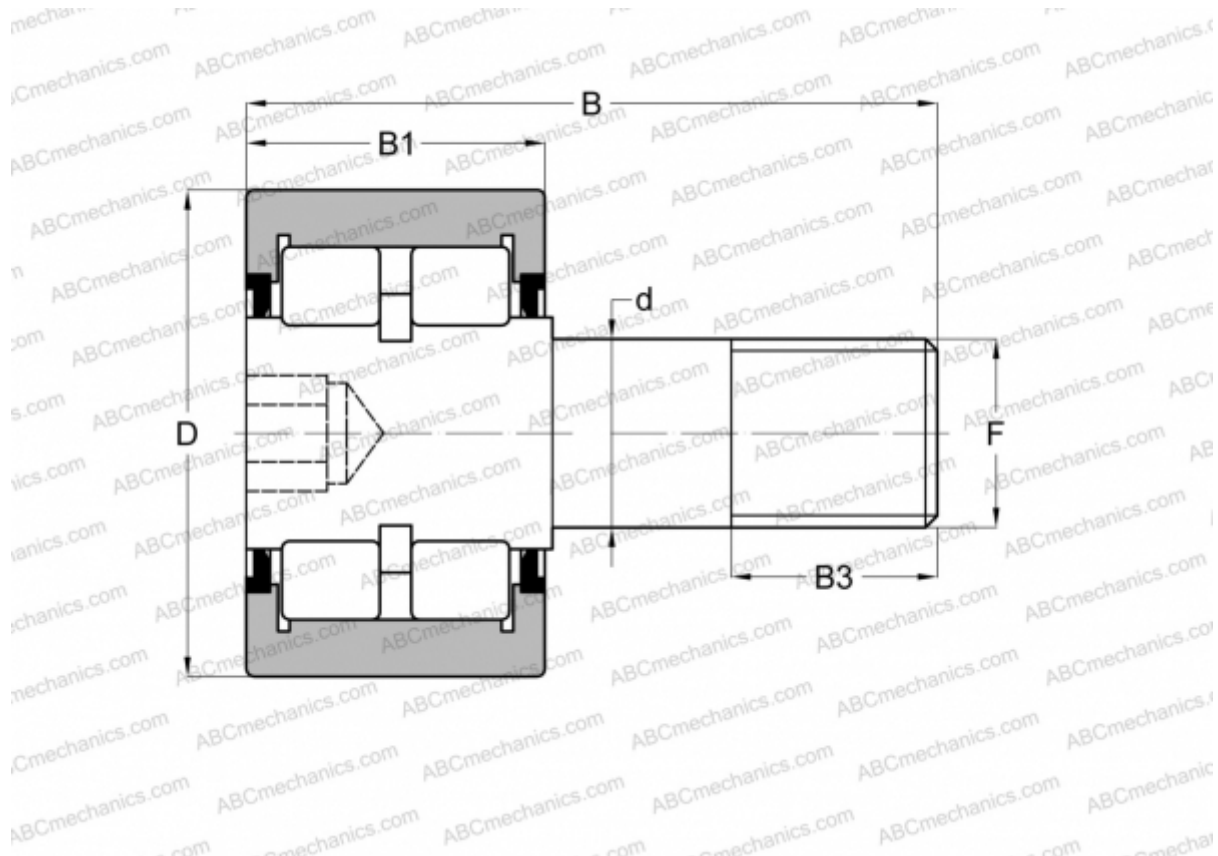

## RBC 3 1/4 RBC

Cam followers

TYPE: Roller bearings, Stud type track rollers, Roller, double row, hex socket, contact seals on both side, cylindrical outer ring, inch size

### Technical specification

#### DIMENSIONS, MM

d	31,750
D	82,550
B	108,742
B1	44,450
B3	31,750
F	1 1/4-12

**WEIGHT, KG** 2,155

**MANUFACTURER** [RBC](#)