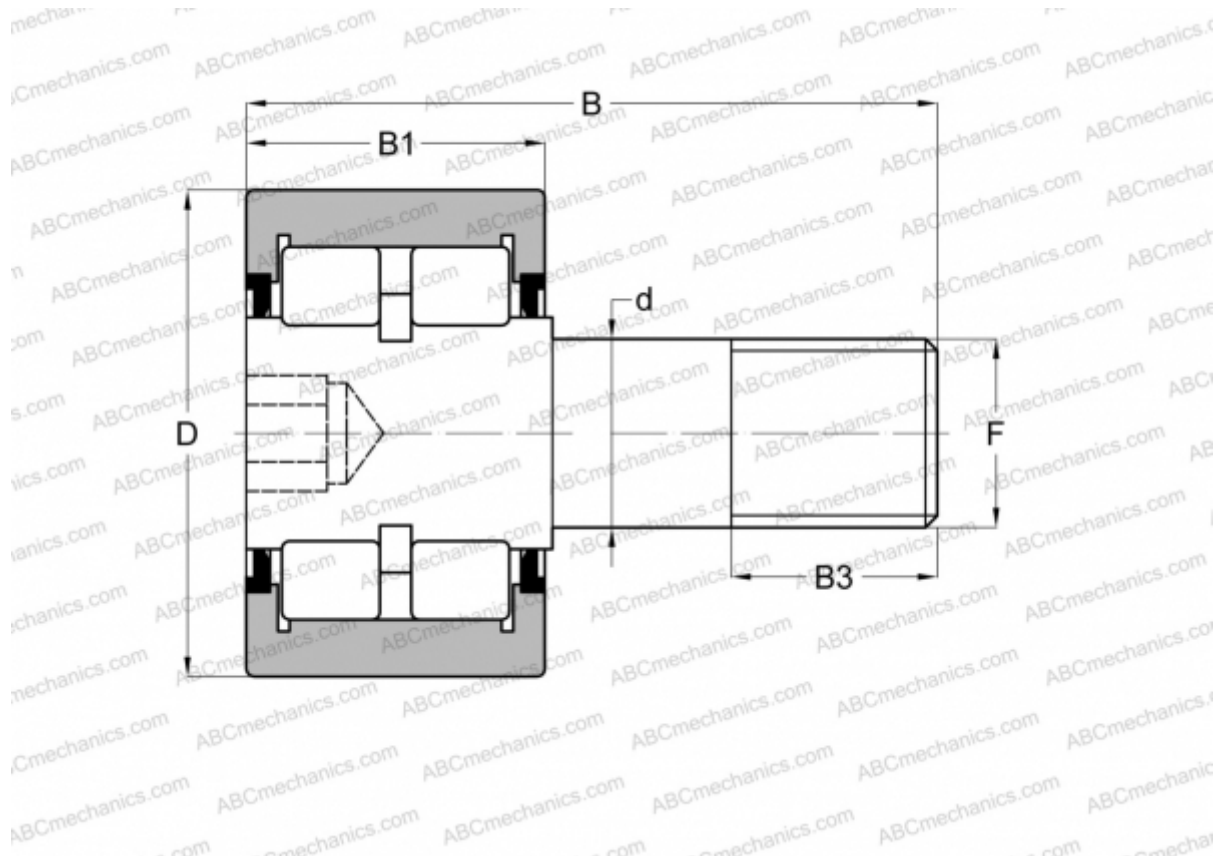

## CRSBR 56 ABC

Cam followers

TYPE: Roller bearings, Stud type track rollers, Roller, double row, hex socket, contact seals on both side, cylindrical outer ring, inch size

### Technical specification

#### DIMENSIONS, MM

d	34,925
D	88,900
B	121,442
B1	50,800
B3	34,925
F	1 3/8 -12

**WEIGHT, KG** 2,821

**MANUFACTURER** [ABC](#)