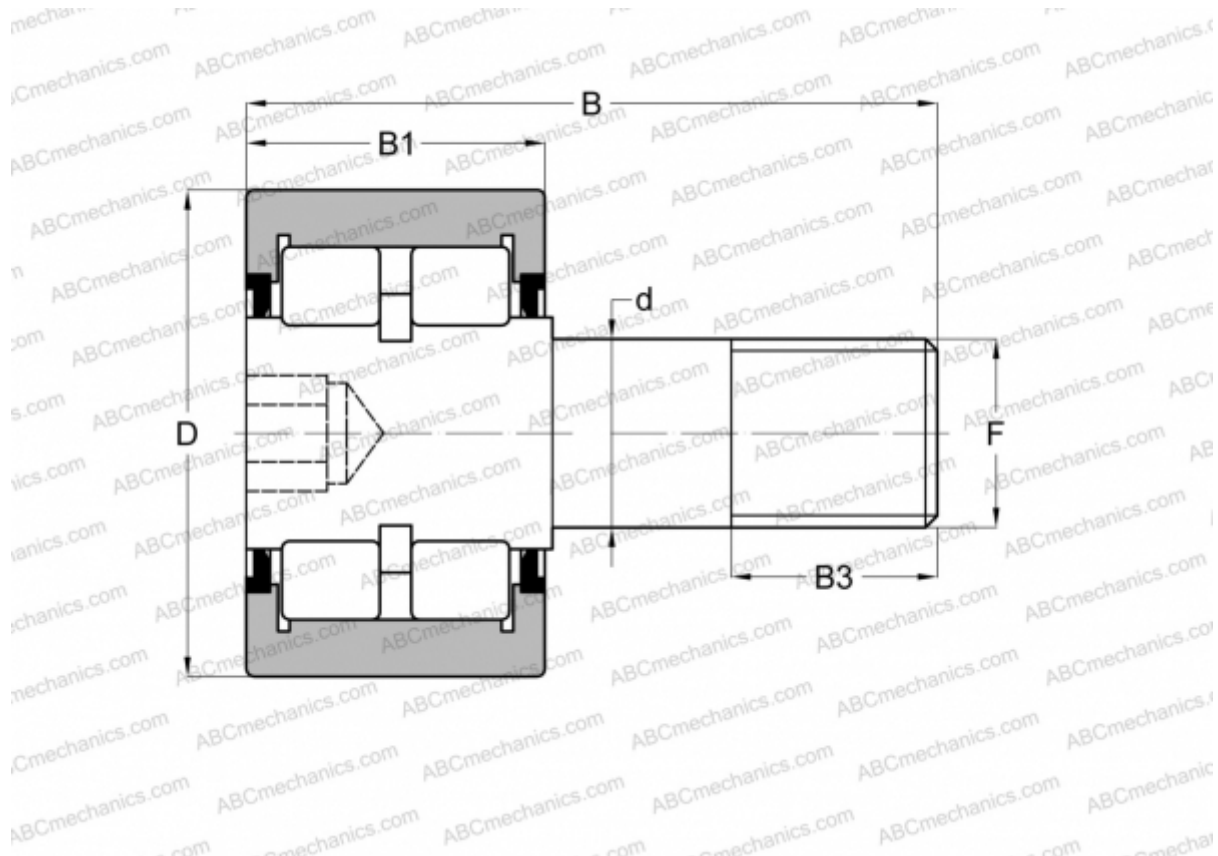

CRSBR 64 ABC

Cam followers

TYPE: Roller bearings, Stud type track rollers, Roller, double row, hex socket, contact seals on both side, cylindrical outer ring, inch size

Technical specification

DIMENSIONS, MM

d	38,100
D	101,600
B	146,842
B1	57,150
B3	38,100
F	1 1/2-12

WEIGHT, KG 3,375

MANUFACTURER [ABC](#)

INTERCHANGE

RBC [RBC 4](#)