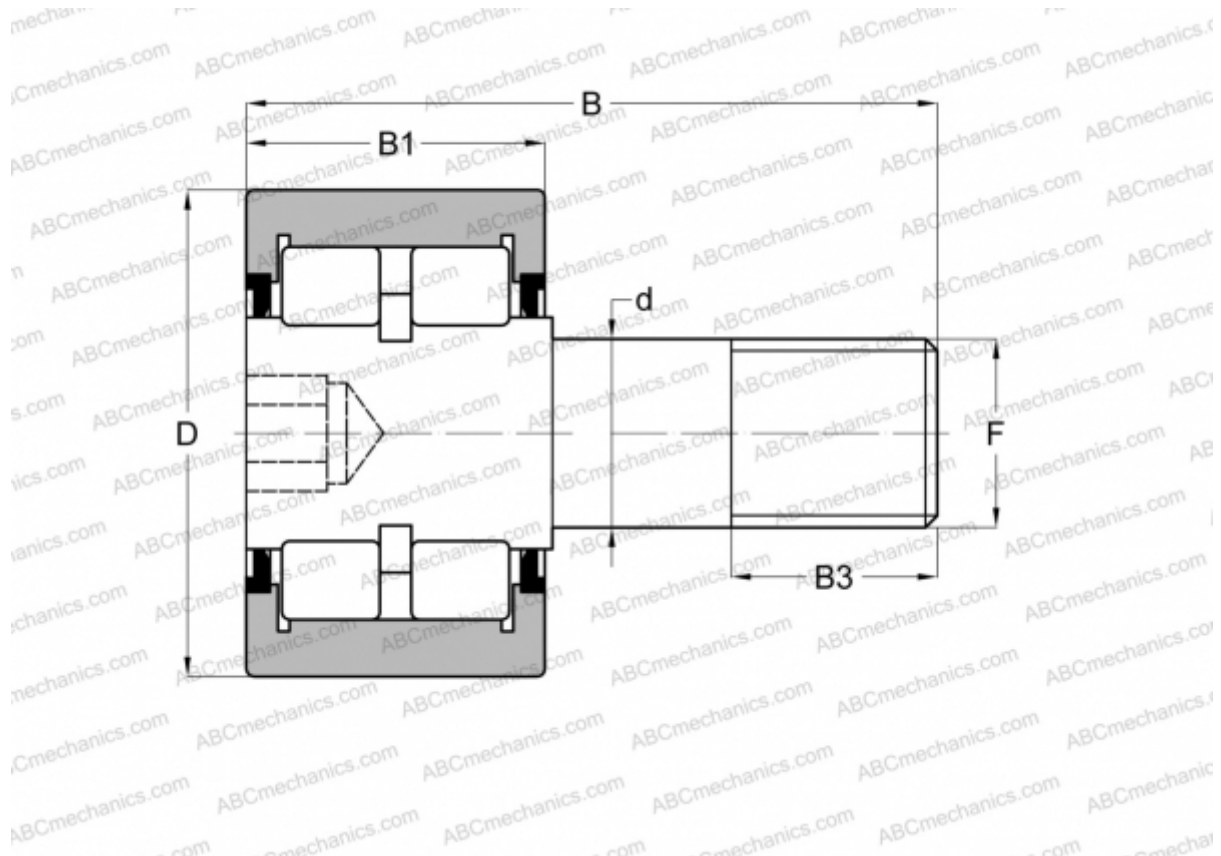

CRSBR 80 ABC

Cam followers

TYPE: Roller bearings, Stud type track rollers, Roller, double row, hex socket, contact seals on both side, cylindrical outer ring, inch size

Technical specification

DIMENSIONS, MM

d	50,800
D	127,000
B	200,000
B1	69,850
B3	65,088
F	2-12

WEIGHT, KG 8,482

MANUFACTURER [ABC](#)

INTERCHANGE

RBC [RBC 5](#)