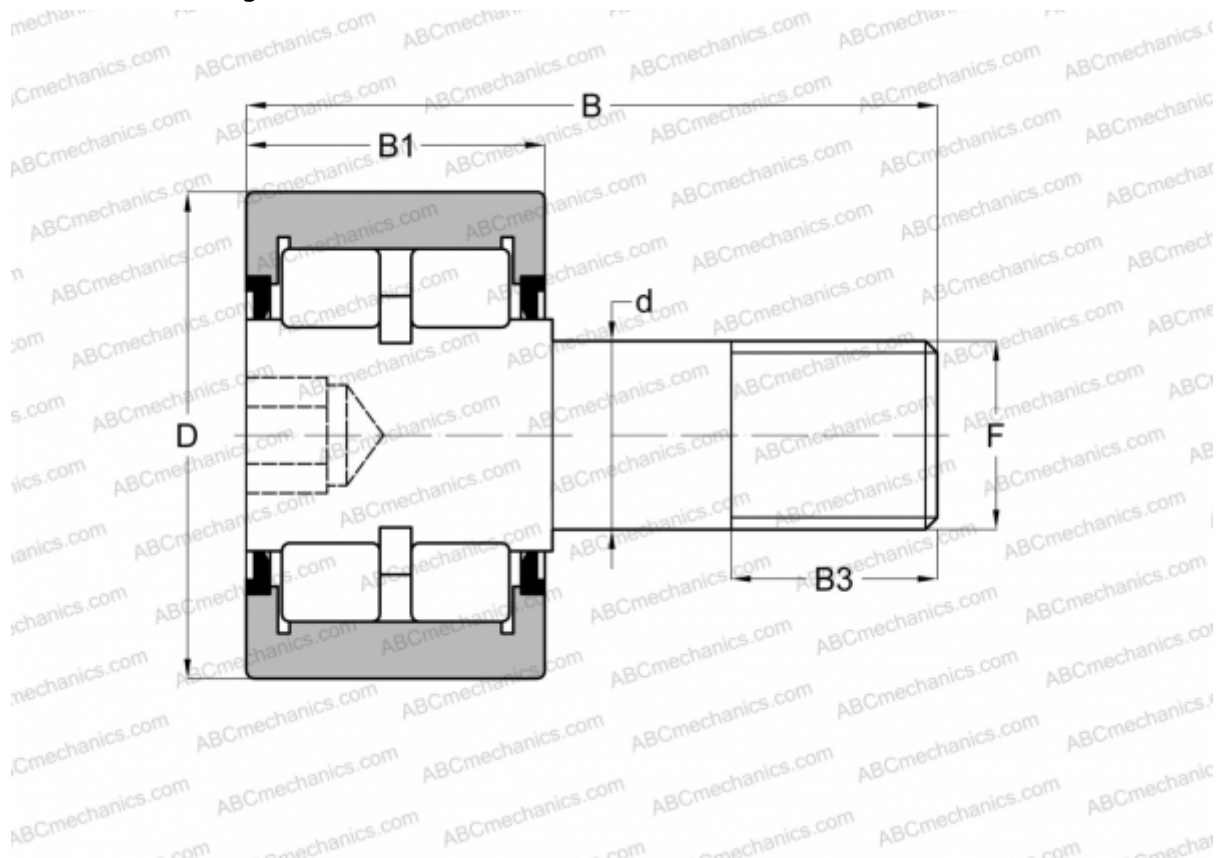

## RBC 5 RBC

Cam followers

TYPE: Roller bearings, Stud type track rollers, Roller, double row, hex socket, contact seals on both side, cylindrical outer ring, inch size

### Technical specification

#### DIMENSIONS, MM

d	50,800
D	127,000
B	200,000
B1	69,850
B3	65,088
F	2-12

**WEIGHT, KG** 8,482

**MANUFACTURER** [RBC](#)