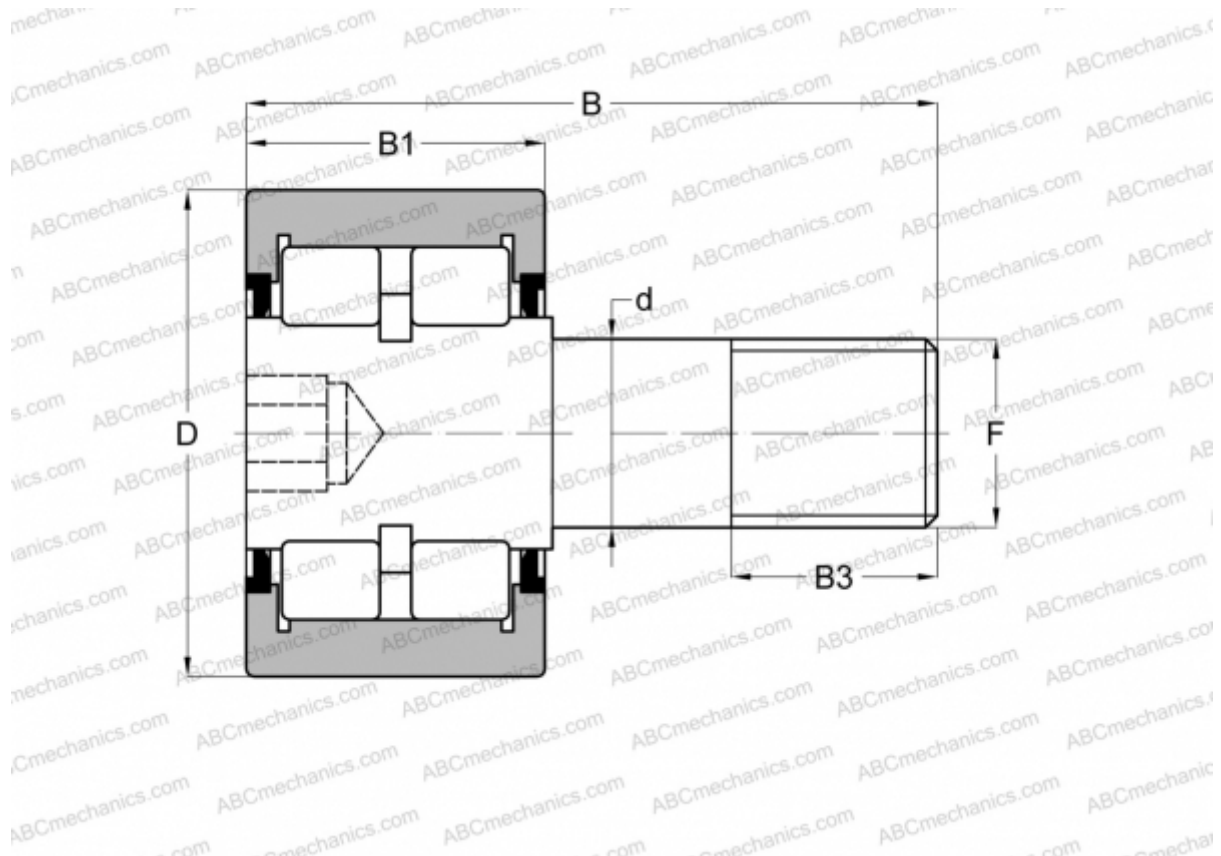

## CRSBR 96 ABC

Cam followers

TYPE: Roller bearings, Stud type track rollers, Roller, double row, hex socket, contact seals on both side, cylindrical outer ring, inch size

### Technical specification

#### DIMENSIONS, MM

d	63,500
D	152,400
B	236,538
B1	82,550
B3	76,200
F	2 1/2-12

**WEIGHT, KG** 14,923

**MANUFACTURER** [ABC](#)