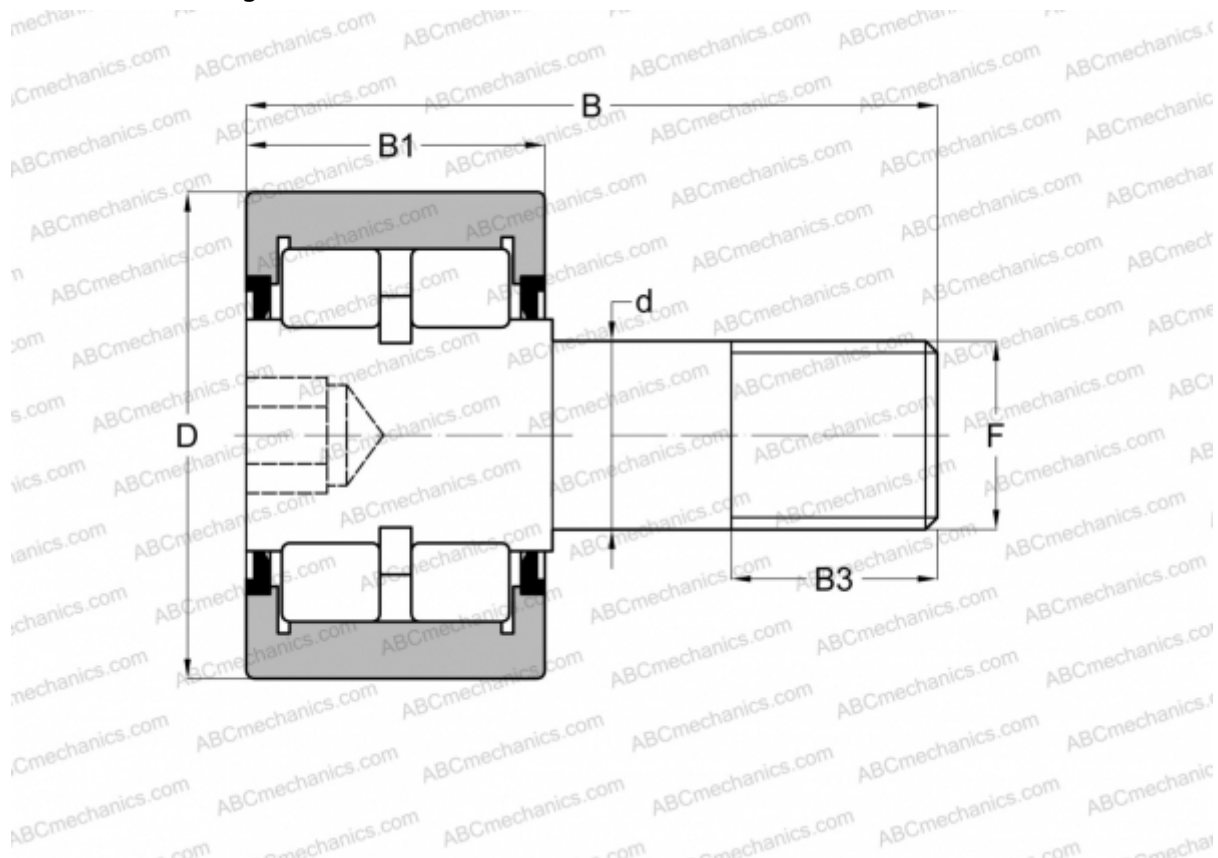

## CRSBR 128 ABC

Cam followers

TYPE: Roller bearings, Stud type track rollers, Roller, double row, hex socket, contact seals on both side, cylindrical outer ring, inch size

### Technical specification

#### DIMENSIONS, MM

d	82,550
D	203,200
B	325,438
B1	107,950
B3	107,950
F	3 1/4 -4

**WEIGHT, KG** 33,384

**MANUFACTURER** [ABC](#)