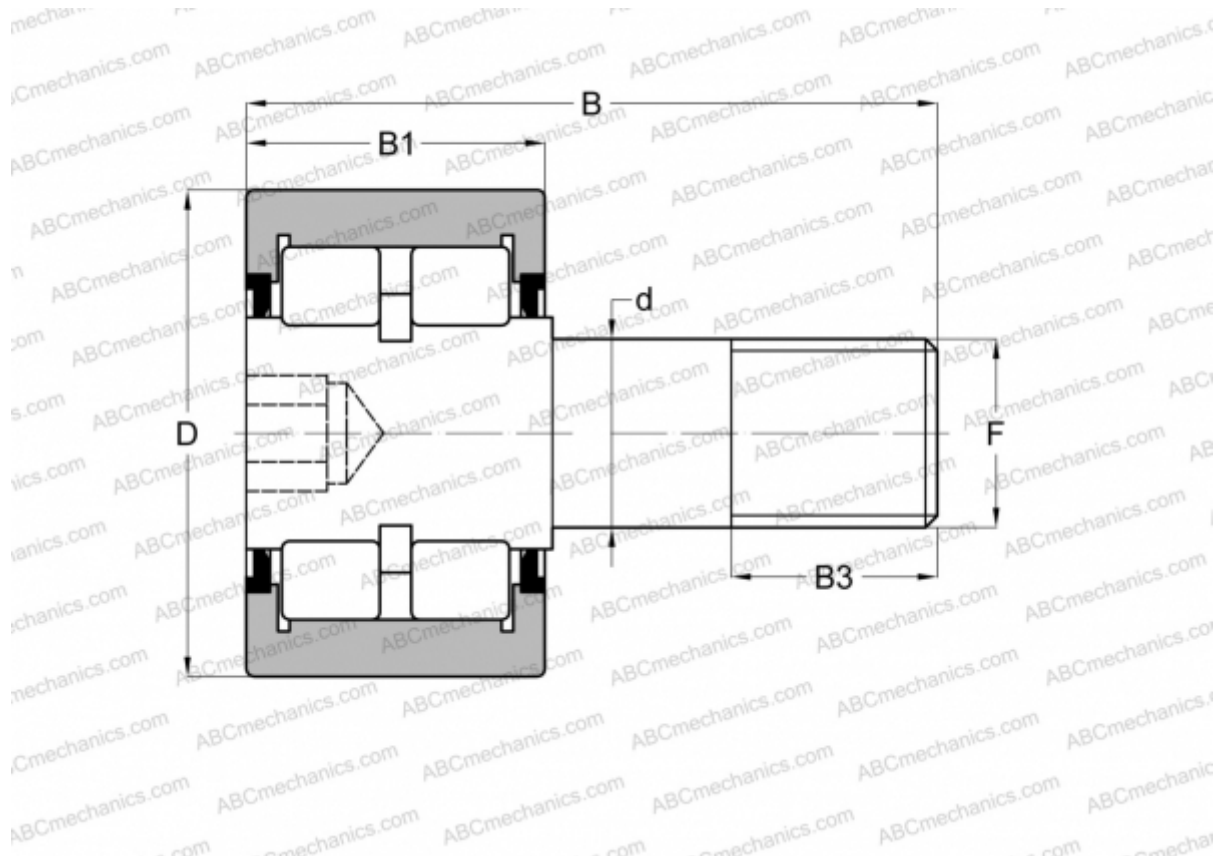

CRSBR 144 ABC

Cam followers

TYPE: Roller bearings, Stud type track rollers, Roller, double row, hex socket, contact seals on both side, cylindrical outer ring, inch size

Technical specification

DIMENSIONS, MM

d	95,250
D	228,600
B	363,538
B1	120,650
B3	120,650
F	3 1/2 -4

WEIGHT, KG 46,584

MANUFACTURER [ABC](#)

INTERCHANGE

RBC [RBC 9](#)