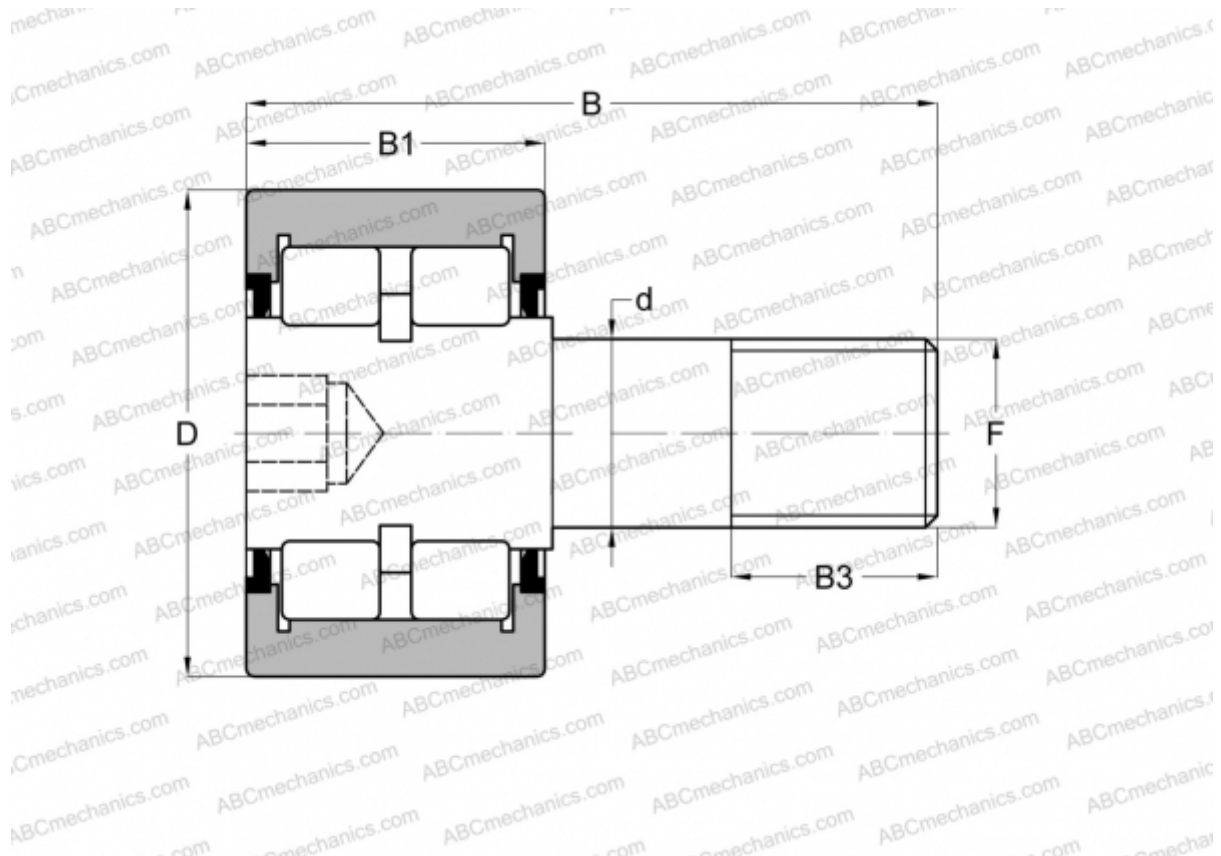

## RBC 9 RBC

Cam followers

TYPE: Roller bearings, Stud type track rollers, Roller, double row, hex socket, contact seals on both side, cylindrical outer ring, inch size

### Technical specification

#### DIMENSIONS, MM

d	95,250
D	228,600
B	363,538
B1	120,650
B3	120,650
F	3 1/2 -4

**WEIGHT, KG** 46,584

**MANUFACTURER** [RBC](#)