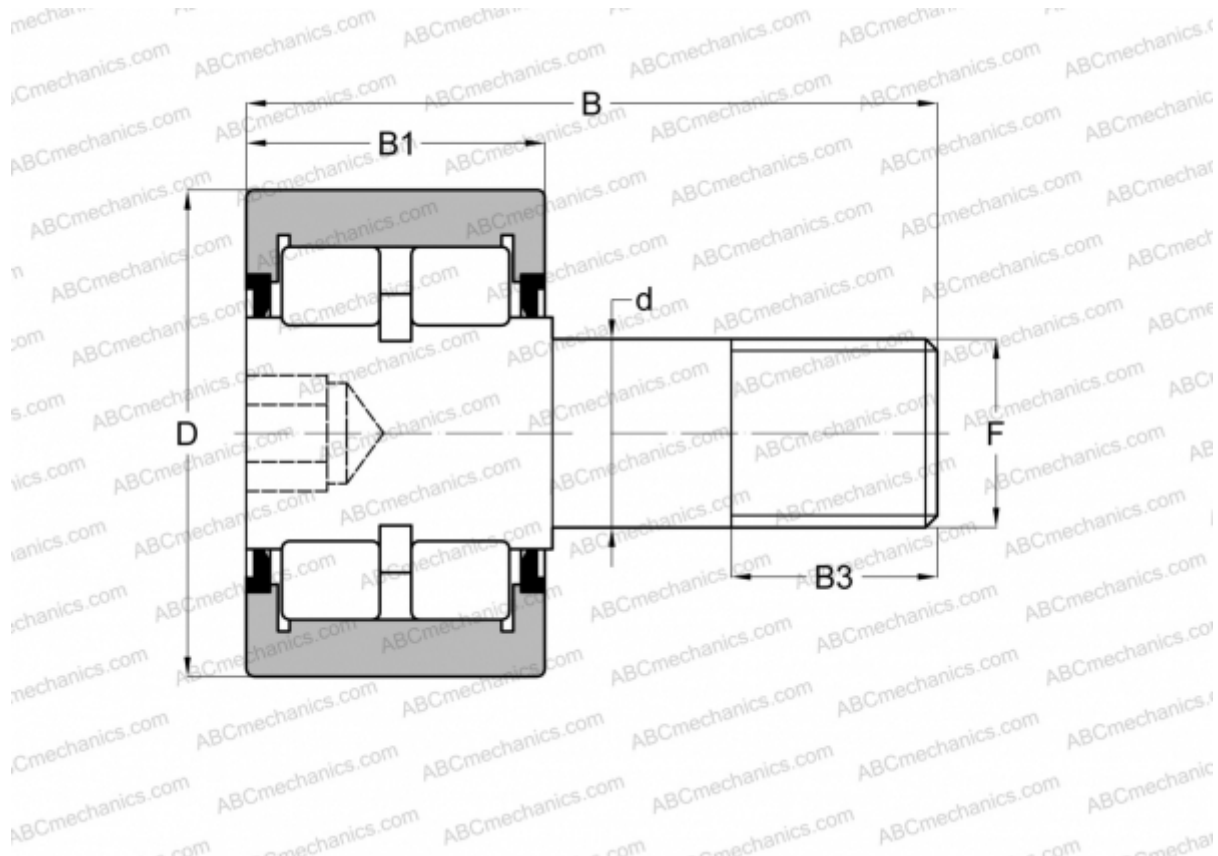

CRSBR 160 ABC

Cam followers

TYPE: Roller bearings, Stud type track rollers, Roller, double row, hex socket, contact seals on both side, cylindrical outer ring, inch size

Technical specification

DIMENSIONS, MM

d	107,950
D	254,000
B	388,938
B1	133,350
B3	120,650
F	3 1/2 -4

WEIGHT, KG 62,142

MANUFACTURER [ABC](#)

INTERCHANGE

RBC [RBC 10](#)