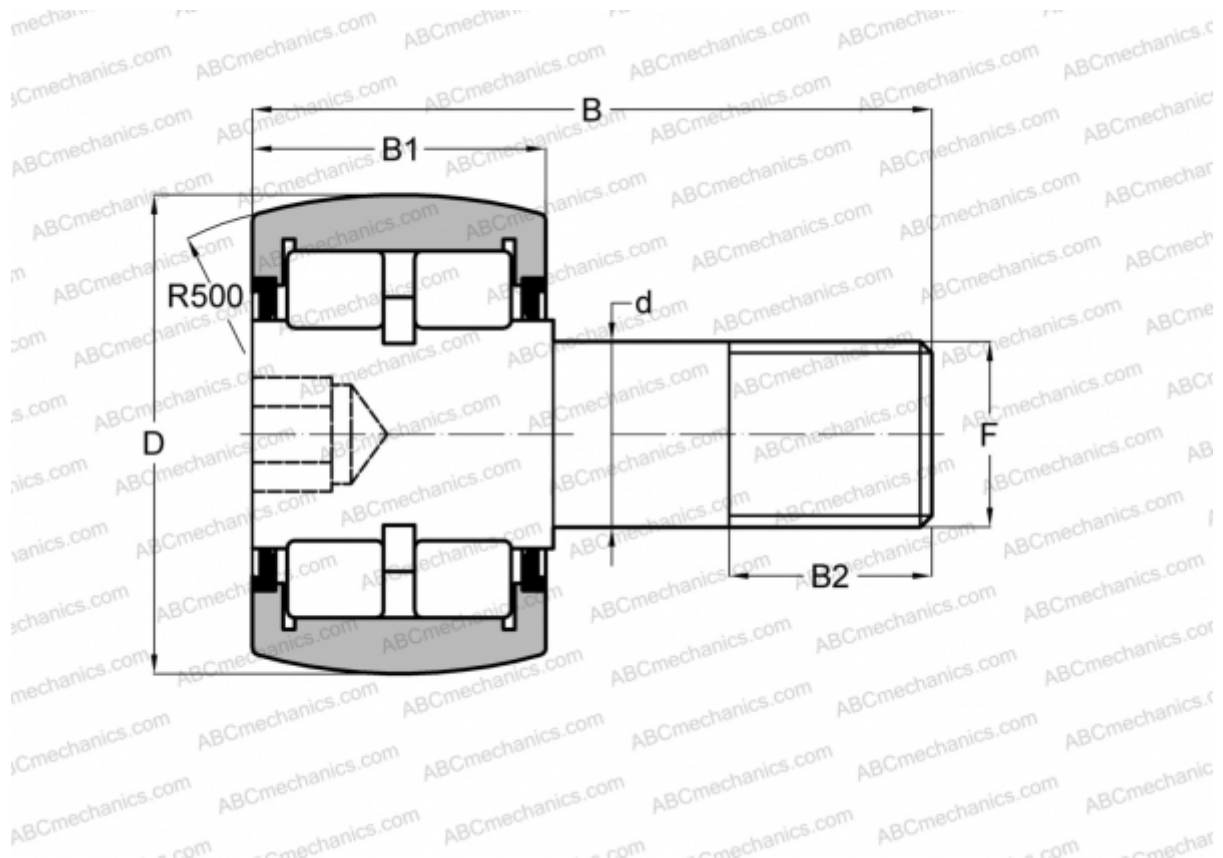

## CRBC 1 ABC

Cam followers

TYPE: Roller bearings, Stud type track rollers, Roller, double row, hex socket, contact seals on both side, inch size

### Technical specification

#### DIMENSIONS, MM

d	11,113
D	25,400
B	42,068
B1	15,875
B2	12,700
F	7/16-20

**WEIGHT, KG** 0,073

**MANUFACTURER** [ABC](#)