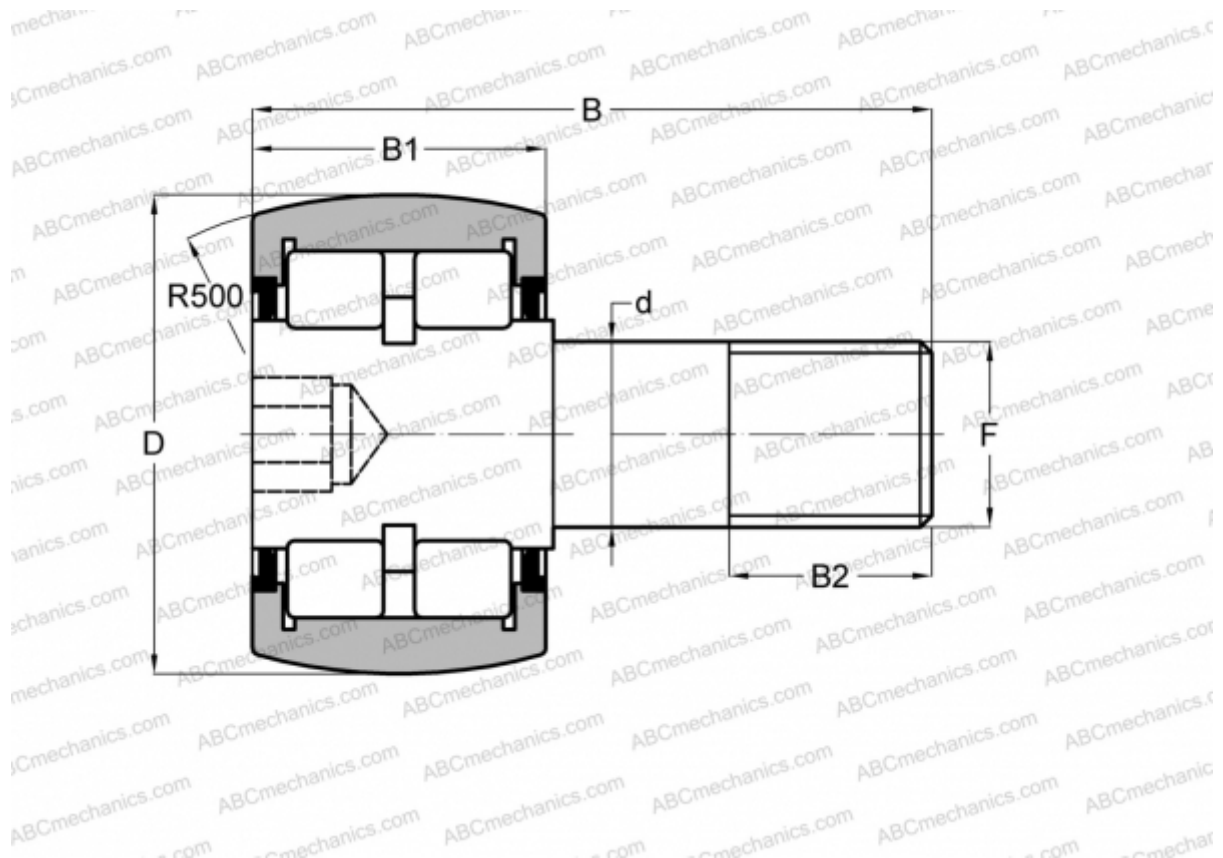

CRBC 1 1/8 ABC

Cam followers

TYPE: Roller bearings, Stud type track rollers, Roller, double row, hex socket, contact seals on both side, inch size

Technical specification

DIMENSIONS, MM

d	11,113
D	28,575
B	42,068
B1	15,875
B2	12,700
F	7/16-20

WEIGHT, KG 0,086

MANUFACTURER [ABC](#)