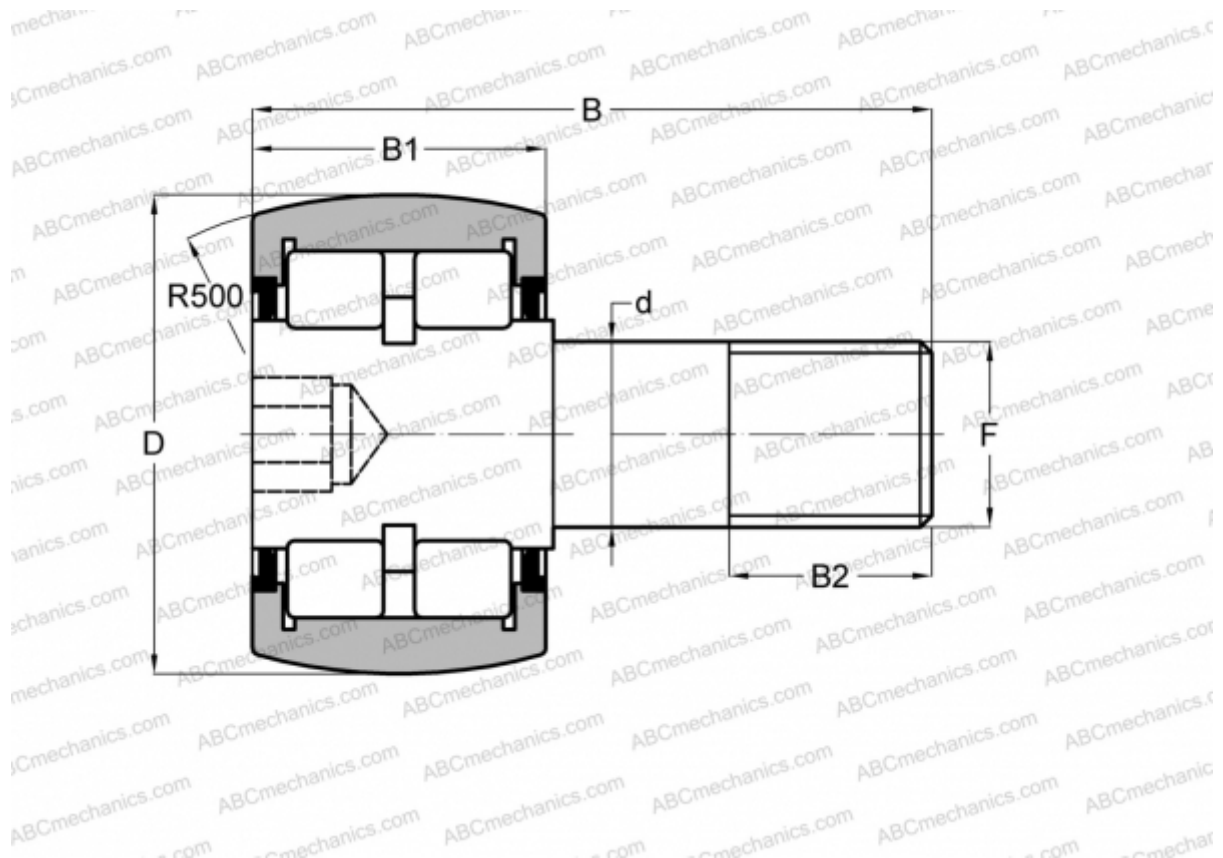

CRBC 1 1/4 ABC

Cam followers

TYPE: Roller bearings, Stud type track rollers, Roller, double row, hex socket, contact seals on both side, inch size

Technical specification

DIMENSIONS, MM

d	12,700
D	31,750
B	51,593
B1	19,050
B2	15,875
F	1/2-20

WEIGHT, KG 0,132

MANUFACTURER [ABC](#)