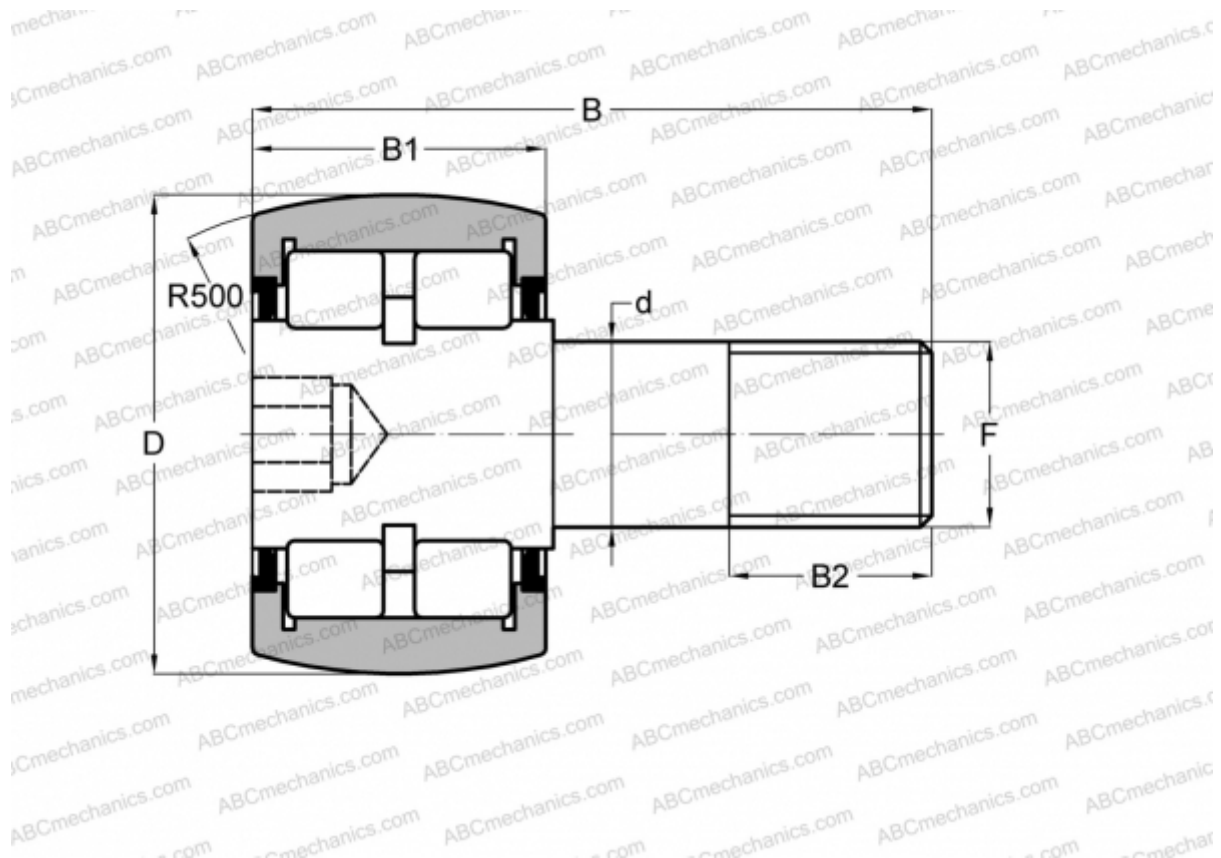

CRBC 1 3/8 ABC

Cam followers

TYPE: Roller bearings, Stud type track rollers, Roller, double row, hex socket, contact seals on both side, inch size

Technical specification

DIMENSIONS, MM

d	12,700
D	34,925
B	51,593
B1	19,050
B2	15,875
F	1/2-20

WEIGHT, KG 0,154

MANUFACTURER [ABC](#)